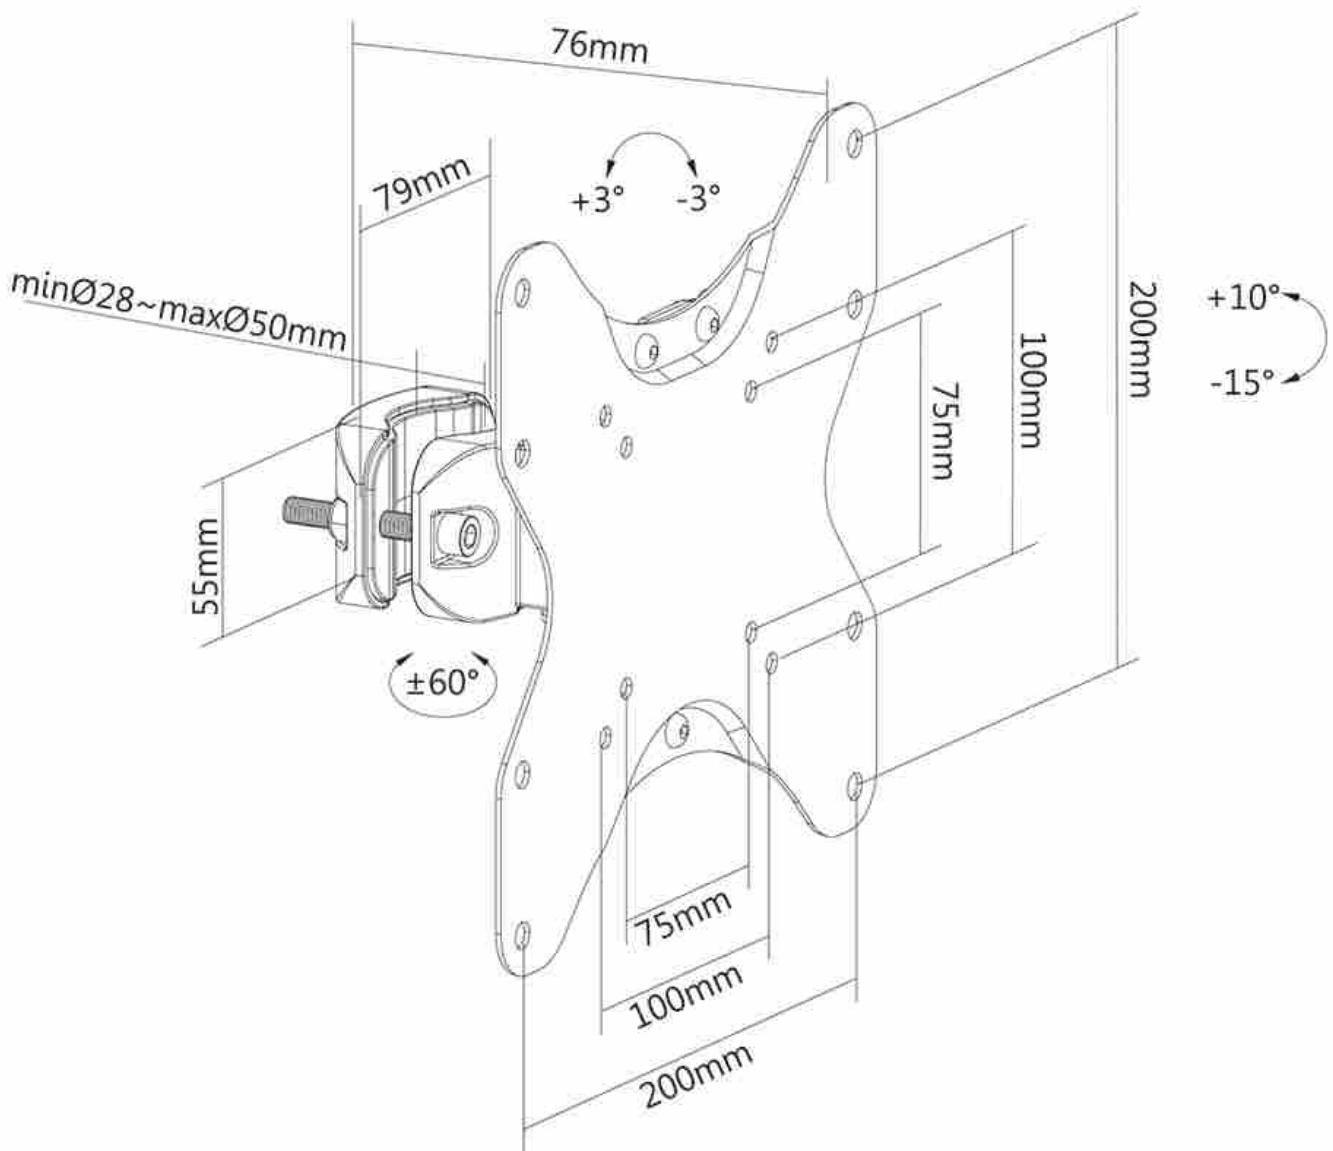

#### FUNCTIONALITY

Type	Tilt Rotate Swivel
Tilt (degrees)	+10°, -15°
Swivel (degrees)	120°
Height	22,6 cm
Width	22,6 cm
Depth	12,2 cm

### Neomounts FL40-430BL12 full motion TV pole mount (Ø28-50 mm) for 23-42" screens - Black

The Neomounts FL40-430BL12 is a full motion pole mount for flat screens up to 42" with a maximum weight capacity of 25 kg. The versatile tilt (25°) and swivel (120°) technology allows you to create the optimum viewing angle. The mount can be levelled for the perfect installation.

The FL40-430BL12 has a depth of 7,6 cm and is suitable for screens that meet VESA hole pattern 75x75 to 200x200 mm.

FL40-430BL12

NEOMOUNTS TV POLE MOUNT

Neomounts