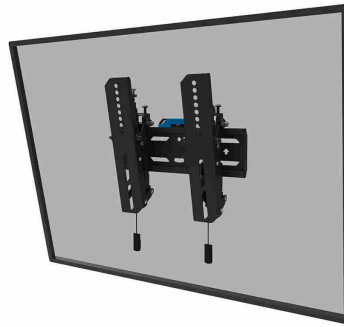

WL35S-850BL12

NEOMOUNTS TV WALL MOUNT

SPECIFICATIONS

GENERAL

Min. screen size*	24 inch
Max. screen size*	65 inch
Max. weight	40 kg (per screen)
Screens	1
VESA minimum	75x75 mm
VESA maximum	200x200 mm
Distance to wall	3,5 cm

FUNCTIONALITY

Type	Tilt
Height adjustment	2 cm
Lockable	Lockable - Security screw included
Tilt (degrees)	12°
Height	27 cm
Width	28,3 cm
Depth	3,5 cm
Adjustment type	Micro adjustment

INFORMATION

Color	Black
Main material	Steel
Warranty	5 year
EAN code	8717371448783

*Please note: The inch sizes stated are just an indication, combined with the weight and VESA sizes. The maximum weight and VESA size are absolute restrictions for the products and should not be exceeded.

Neomounts

Neomounts

Neomounts WL35S-850BL12 tiltable wall mount for 24-65" screens - Black

The Neomounts WL35S-850BL12 LEVEL is a tiltable wall mount for flat screens up to 65" with a maximum weight capacity of 40 kg. The versatile tilt (12°) technology allows you to create the optimum viewing angle. Height and level adjustment is available for the perfect installation.

The LEVEL-850 wall mount has a depth of 3,5 cm and is suitable for screens that meet VESA hole pattern 75x75 to 200x200mm. It is possible to lock the wall mount using the included anti-theft screw or a padlock (not included).

The WL35S-850BL12 features a nifty magnetic pull & release system, that allows you to attach the TV in a wink of an eye and secure the TV in safe and solid manner. Afterwards, the pull & release straps can be easily hidden behind the screen by clicking the magnet to the mount. A separate spirit level tool is included with the wall mount, as well as a fixing template, to ensure easy installation of the mount.