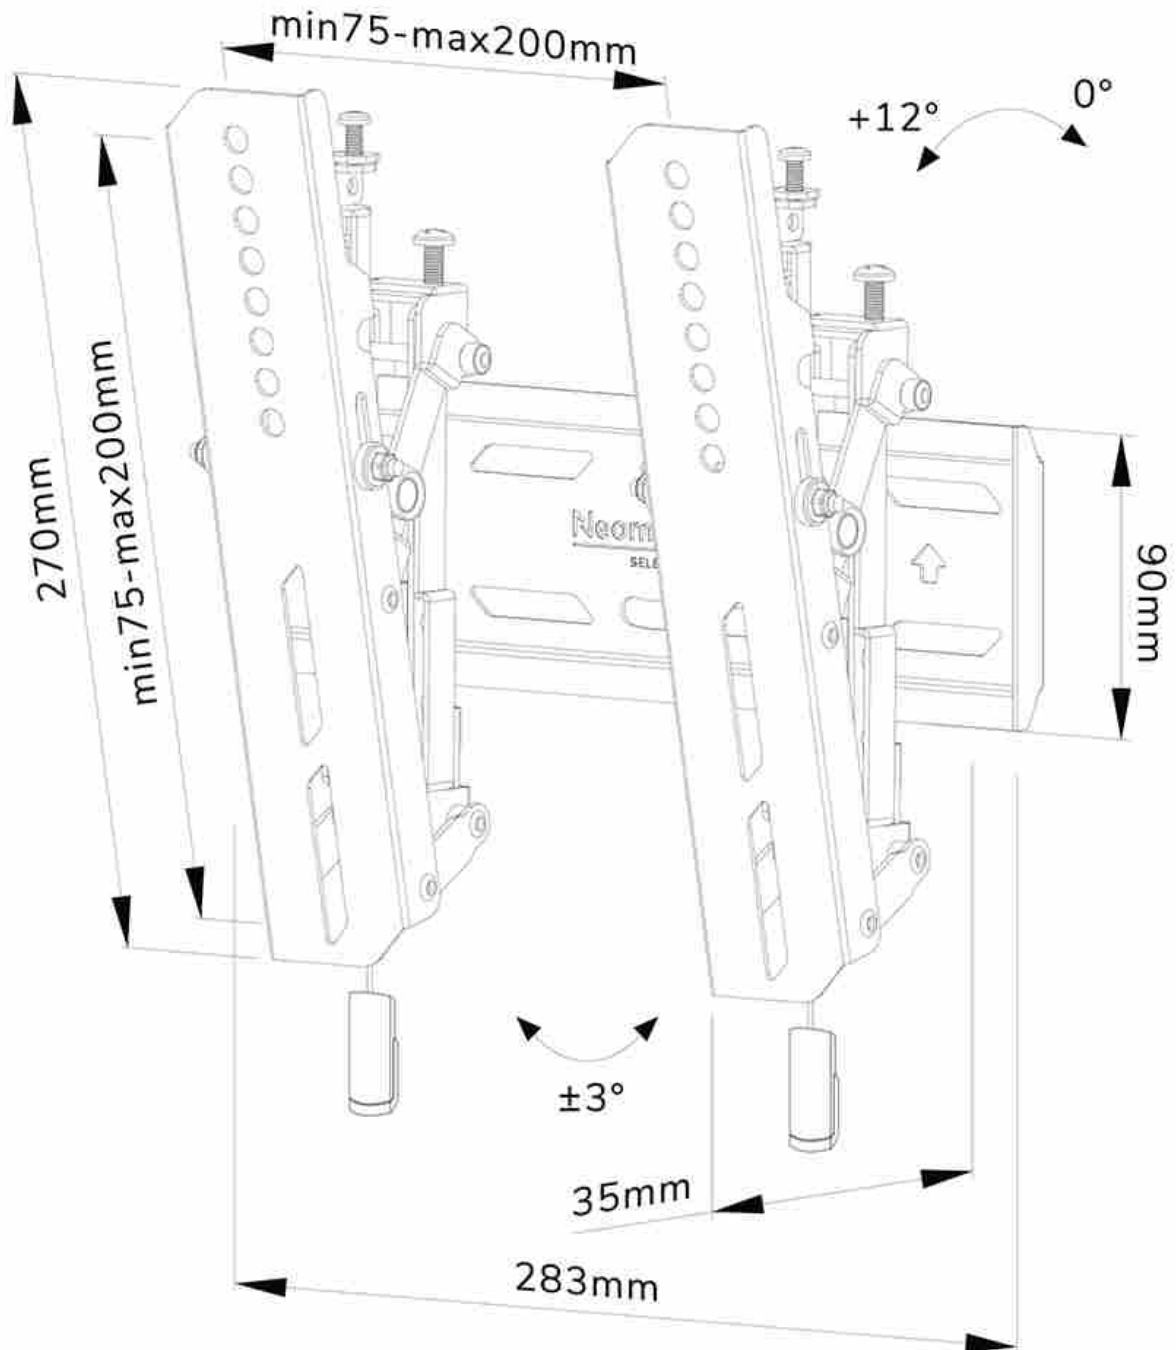

WL35S-850BL12

NEOMOUNTS TV WALL MOUNT

Neomounts