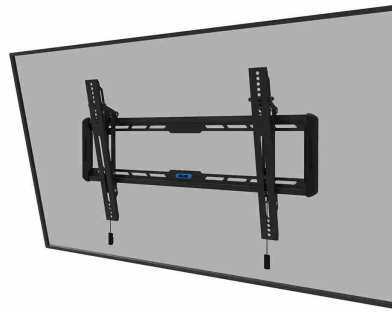

WL35-550BL16

NEOMOUNTS TV WALL MOUNT

SPECIFICATIONS

GENERAL

Min. screen size*	42 inch
Max. screen size*	86 inch
Max. weight	60 kg (per screen)
Screens	1
VESA minimum	100x100 mm
VESA maximum	600x400 mm
Distance to wall	3,3 cm

FUNCTIONALITY

Type	Tilt
Lockable	Not lockable
Tilt (degrees)	12°
Height	42,5 cm
Width	73,5 cm
Depth	3,3 cm
Adjustment type	Manual

INFORMATION

Color	Black
Main material	Steel
Warranty	5 year
EAN code	8717371448738

Neomounts

Neomounts

Neomounts WL35-550BL16 tiltable wall mount for 42-86" screens - Black

The Neomounts WL35-550BL16 LEVEL is a tiltable wall mount for flat screens up to 86" with a maximum weight capacity of 60 kg. The versatile tilt (12°) technology allows you to create the optimum viewing angle.

The LEVEL-550 wall mount has a depth of 3,3 cm and is suitable for screens that meet VESA hole pattern 100x100 to 600x400 mm.

The WL35-550BL16 features a nifty magnetic pull & release system, that allows you to attach the TV in a wink of an eye and secure the TV in safe and solid manner. Afterwards, the pull & release straps can be easily hidden behind the screen by clicking the magnet to the mount. The integrated spirit level assures easy installation of the mount.