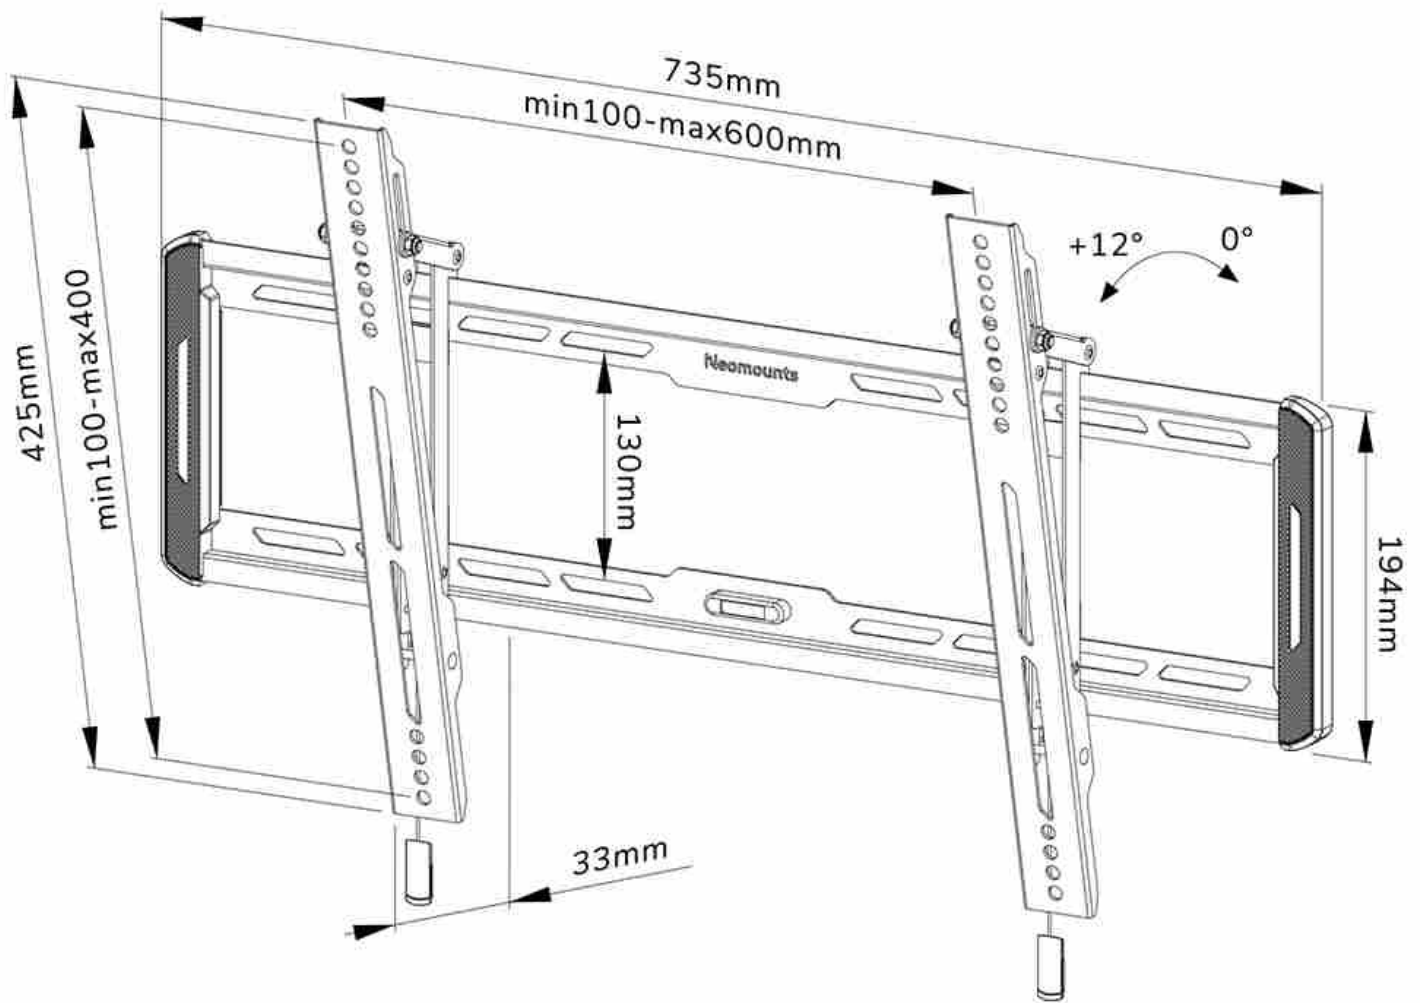

WL35-550BL16

NEOMOUNTS TV WALL MOUNT

Neomounts