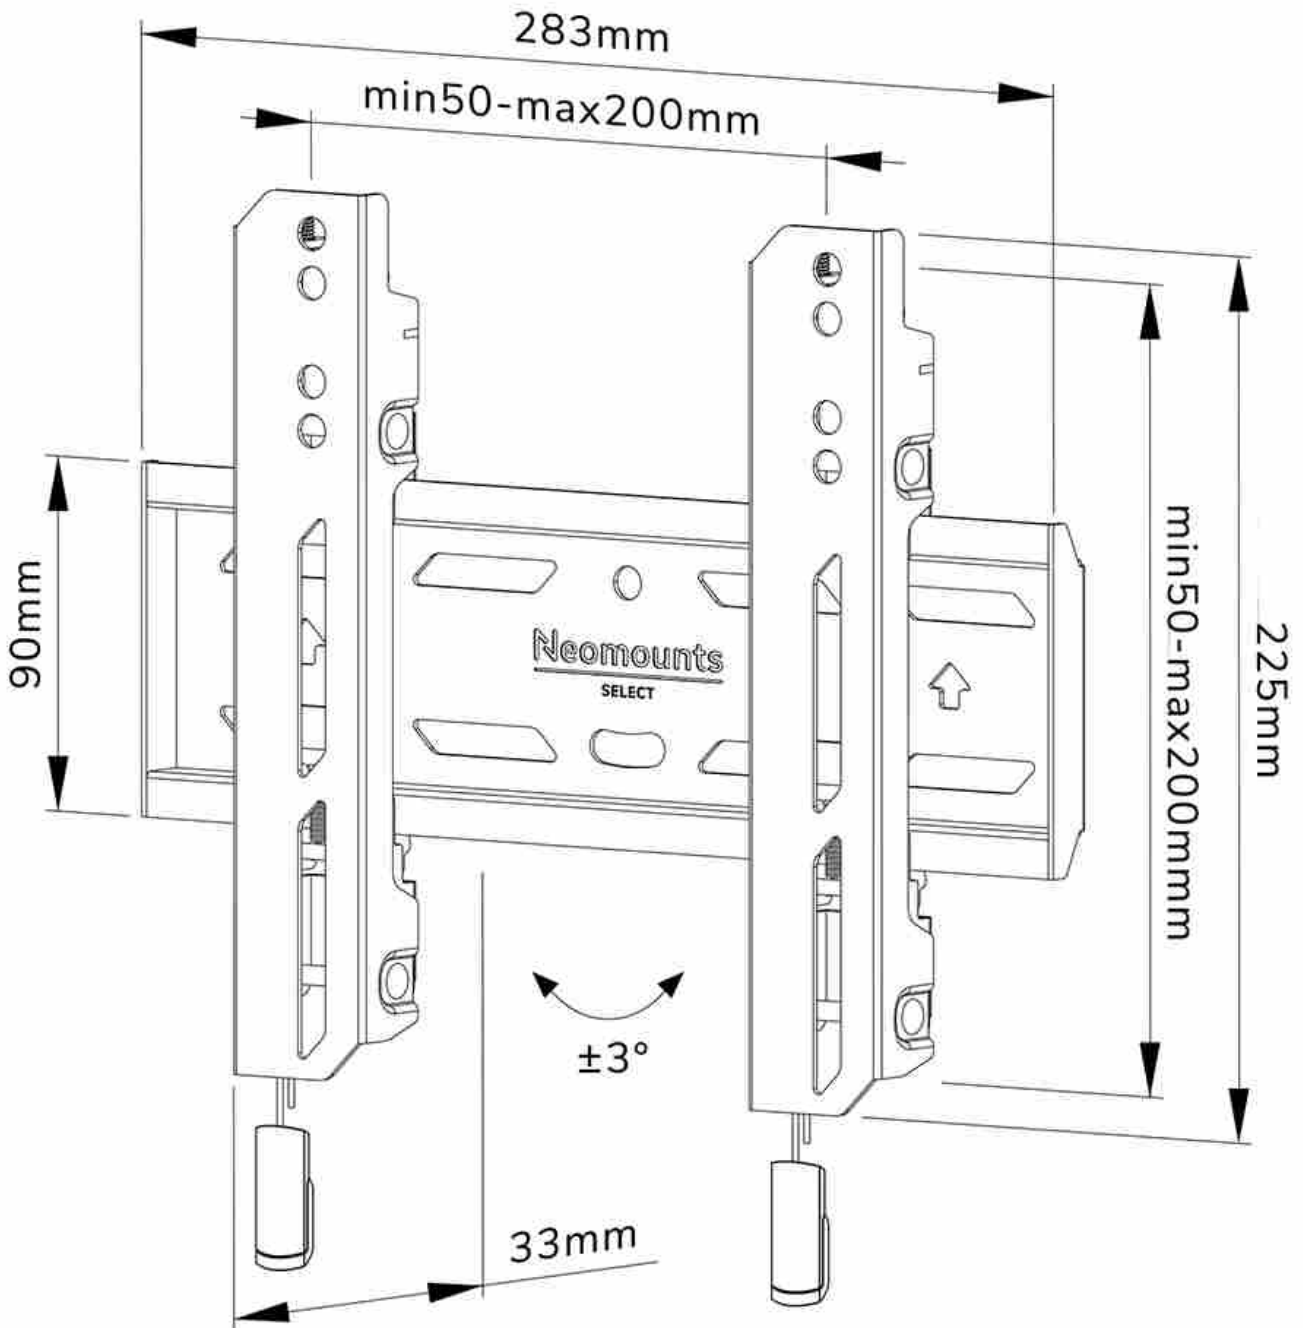

WL30S-850BL12

NEOMOUNTS TV WALL MOUNT

Neomounts