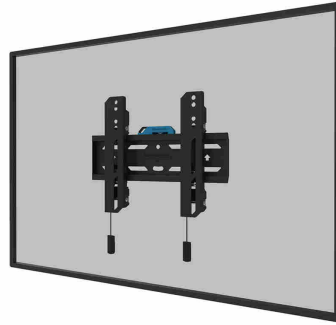

WL30S-850BL12

NEOMOUNTS TV WALL MOUNT

SPECIFICATIONS

GENERAL

Min. screen size*	24 inch
Max. screen size*	65 inch
Max. weight	40 kg (per screen)
Screens	1
VESA minimum	50x50 mm
VESA maximum	200x200 mm
Distance to wall	3,3 cm

FUNCTIONALITY

Type	Fixed
Height adjustment	2 cm
Lockable	Lockable - Security screw included
Height	22,5 cm
Width	28,3 cm
Depth	3,3 cm
Adjustment type	Micro adjustment

INFORMATION

Color	Black
Main material	Steel
Warranty	5 year
EAN code	8717371448776

*Please note: The inch sizes stated are just an indication, combined with the weight and VESA sizes. The maximum weight and VESA size are absolute restrictions for the products and should not be exceeded.

Neomounts

Neomounts

Neomounts WL30S-850BL12 fixed wall mount for 24-65" screens - Black

The Neomounts WL30S-850BL12 LEVEL is a fixed wall mount for flat screens up to 65" with a maximum weight capacity of 40 kg. Height and level adjustment is available for the perfect installation.

The LEVEL-850 wall mount has a depth of 3,3 cm and is suitable for screens that meet VESA hole pattern 50x50 to 200x200mm. It is possible to lock the wall mount using the included anti-theft screw or a padlock (not included).

The WL30S-850BL12 features a nifty magnetic pull & release system, that allows you to attach the TV in a wink of an eye and secure the TV in safe and solid manner. Afterwards, the pull & release straps can be easily hidden behind the screen by clicking the magnet to the mount. A separate spirit level tool is included with the wall mount, as well as a fixing template, to ensure easy installation of the mount.