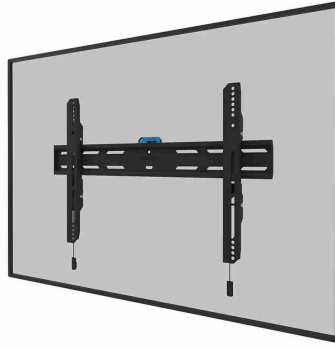

WL30S-850BL16

NEOMOUNTS TV WALL MOUNT

SPECIFICATIONS

GENERAL

Min. screen size*	42 inch
Max. screen size*	86 inch
Max. weight	60 kg (per screen)
Screens	1
VESA minimum	100x100 mm
VESA maximum	600x400 mm
Distance to wall	3,3 cm

FUNCTIONALITY

Type	Fixed
Height adjustment	2 cm
Lockable	Lockable - Security screw included
Height	42,5 cm
Width	68,4 cm
Depth	3,3 cm
Adjustment type	Micro adjustment

INFORMATION

Color	Black
Main material	Steel
Warranty	5 year
EAN code	8717371448851

Neomounts

Neomounts

Neomounts WL30S-850BL16 fixed wall mount for 42-86" screens - Black

The Neomounts WL30S-850BL16 LEVEL is a fixed wall mount for flat screens up to 86" with a maximum weight capacity of 60 kg. Height and level adjustment is available for the perfect installation.

The LEVEL-850 wall mount has a depth of 3,3 cm and is suitable for screens that meet VESA hole pattern 100x100 to 600x400mm. It is possible to lock the wall mount using the included anti-theft screw or a padlock (not included).