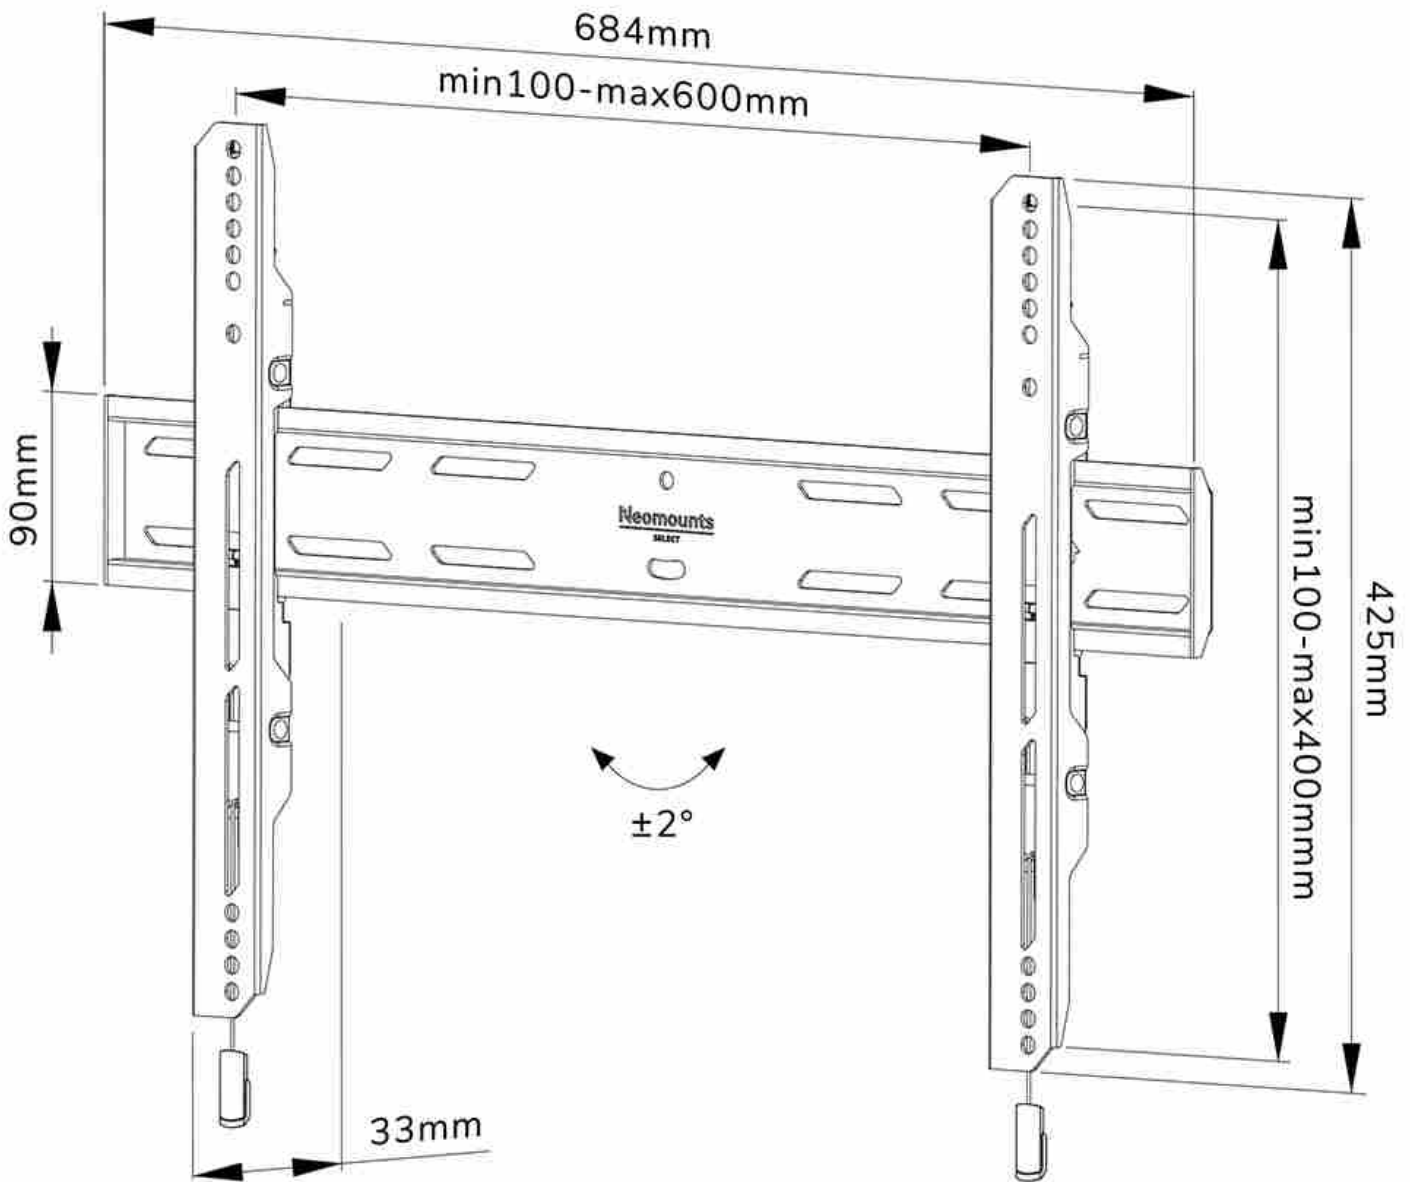

WL30S-850BL16

NEOMOUNTS TV WALL MOUNT

Neomounts