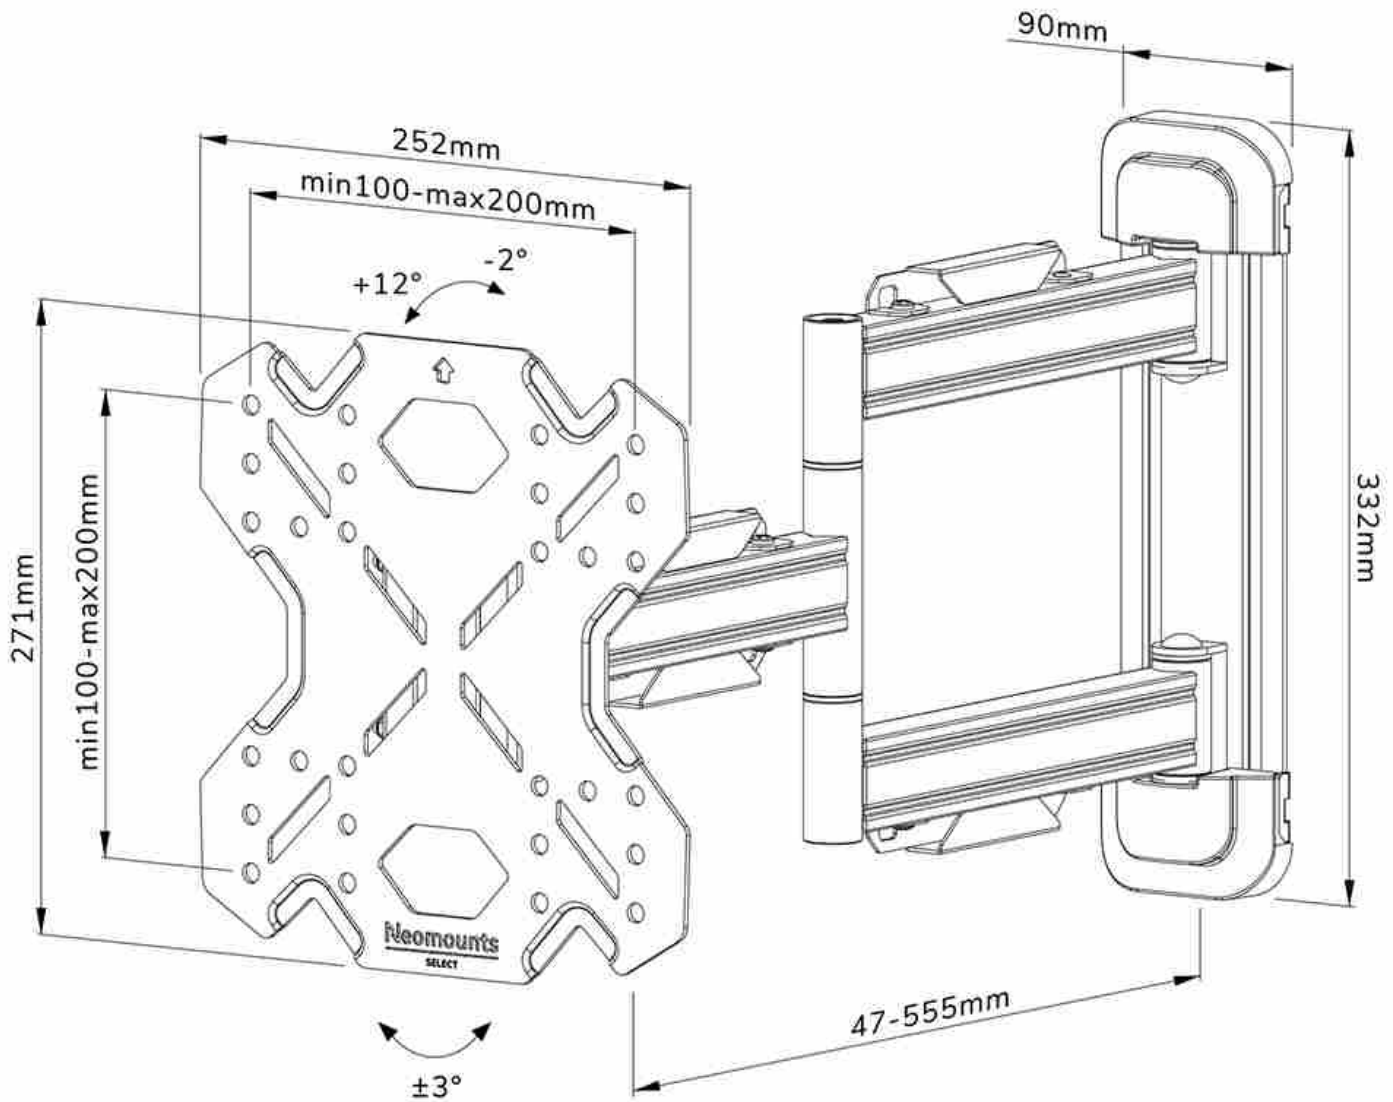

WL40S-850BL12

NEOMOUNTS TV WALL MOUNT

Neomounts