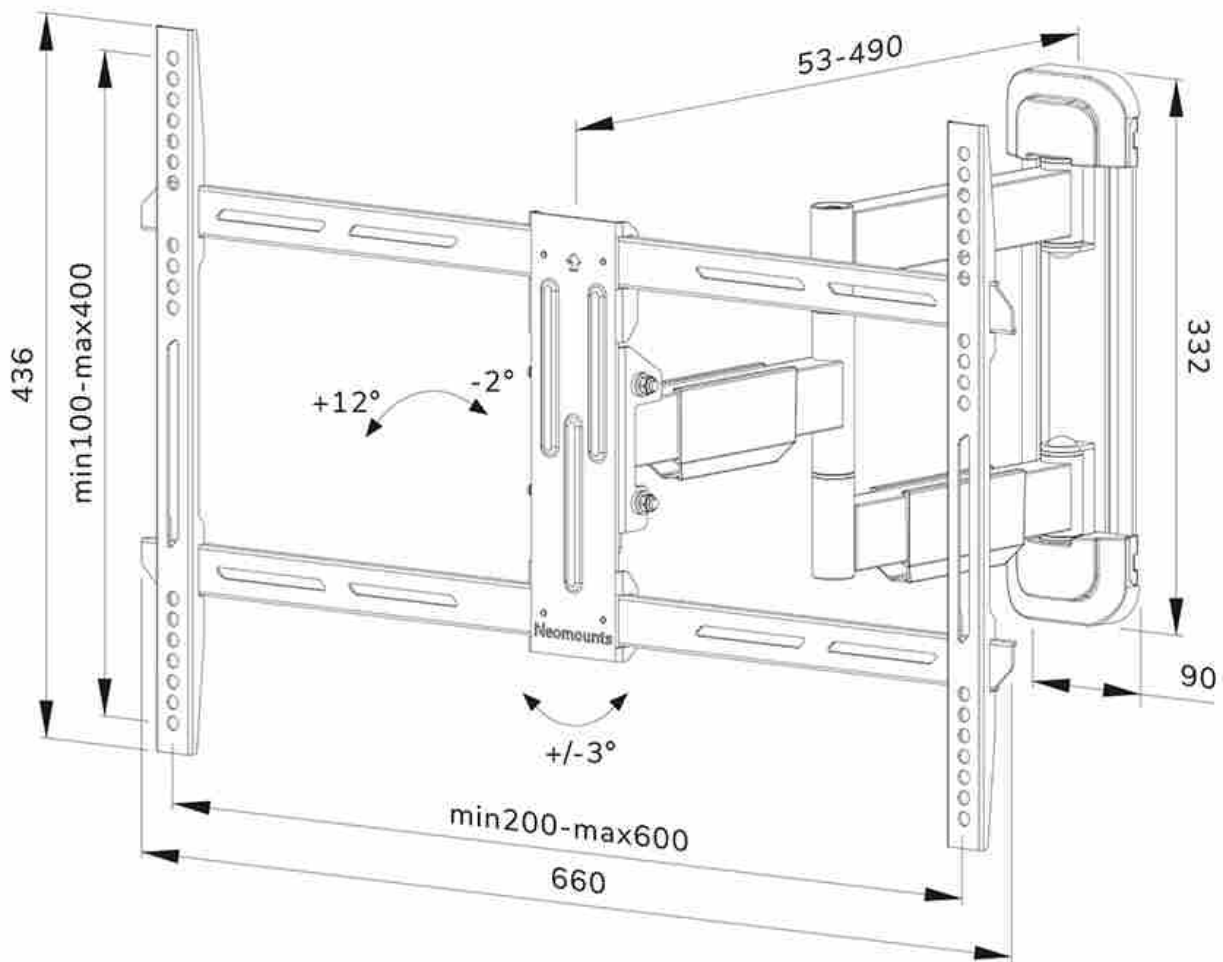

FUNCTIONALITY

Type	Full motion Tilt Swivel
Lockable	Not lockable
Tilt (degrees)	+12°, -2°
Swivel (degrees)	+45°, -45°
Rotate (degrees)	+3°, -3°
Height	43,6 cm
Width	66 cm
Depth	5,3 cm

INFORMATION

Color	Black
Main material	Steel
Warranty	5 year
EAN code	8717371448745

Neomounts

Neomounts

Neomounts WL40-550BL16 full motion wall mount for 40-65" screens - Black

The Neomounts WL40-550BL16 LEVEL is a full motion wall mount for flat screens up to 65" with a maximum weight capacity of 40 kg. The versatile tilt (14°) and swivel (+45°/-45°) technology allows you to create the optimum viewing angle. The mount can be levelled for the perfect installation.

The LEVEL-550 wall mount has a depth of 5,3-49 cm and is suitable for screens that meet VESA hole pattern 200x100 to 600x400 mm.

The WL40-550BL16 features a nifty Easy-release system, that allows you to attach the TV in a wink of an eye. The mount is equipped with cable management, to secure any loose cables on the back of the screen.

WL40-550BL16

NEOMOUNTS TV WALL MOUNT

Neomounts

Measuring unit: mm