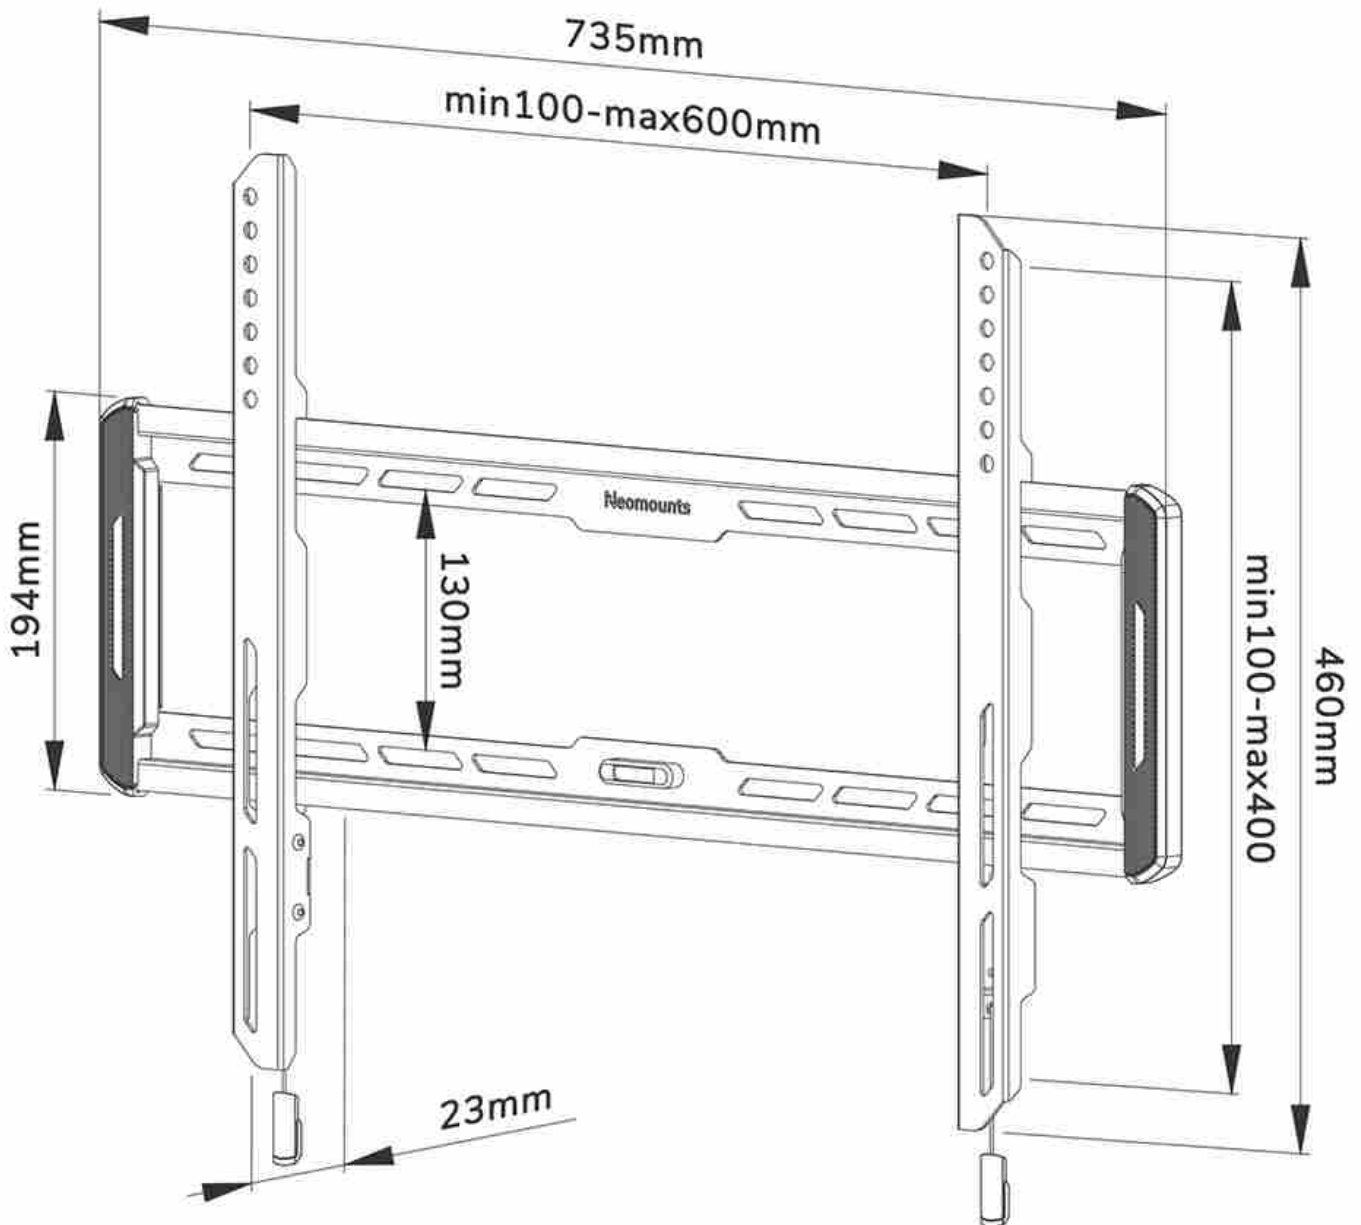

WL30-550BL16

NEOMOUNTS TV WALL MOUNT

Neomounts