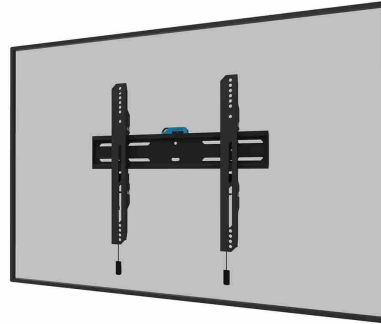

WL30S-850BL14

NEOMOUNTS TV WALL MOUNT

SPECIFICATIONS

GENERAL

Min. screen size*	32 inch
Max. screen size*	75 inch
Max. weight	50 kg (per screen)
Screens	1
VESA minimum	100x100 mm
VESA maximum	400x400 mm
Distance to wall	3,3 cm

FUNCTIONALITY

Type	Fixed
Height adjustment	2 cm
Lockable	Lockable - Security screw included
Height	42,5 cm
Width	48,4 cm
Depth	3,3 cm
Adjustment type	Micro adjustment

INFORMATION

Color	Black
Main material	Steel
Warranty	5 year
EAN code	8717371448813

Neomounts

Neomounts

Neomounts WL30S-850BL14 fixed wall mount for 32-75" screens - Black

The Neomounts WL30S-850BL14 LEVEL is a fixed wall mount for flat screens up to 75" with a maximum weight capacity of 50 kg. Height and level adjustment is available for the perfect installation.

The LEVEL-850 wall mount has a depth of 3,3 cm and is suitable for screens that meet VESA hole pattern 100x100 to 400x400mm. It is possible to lock the wall mount using the included anti-theft screw or a padlock (not included).