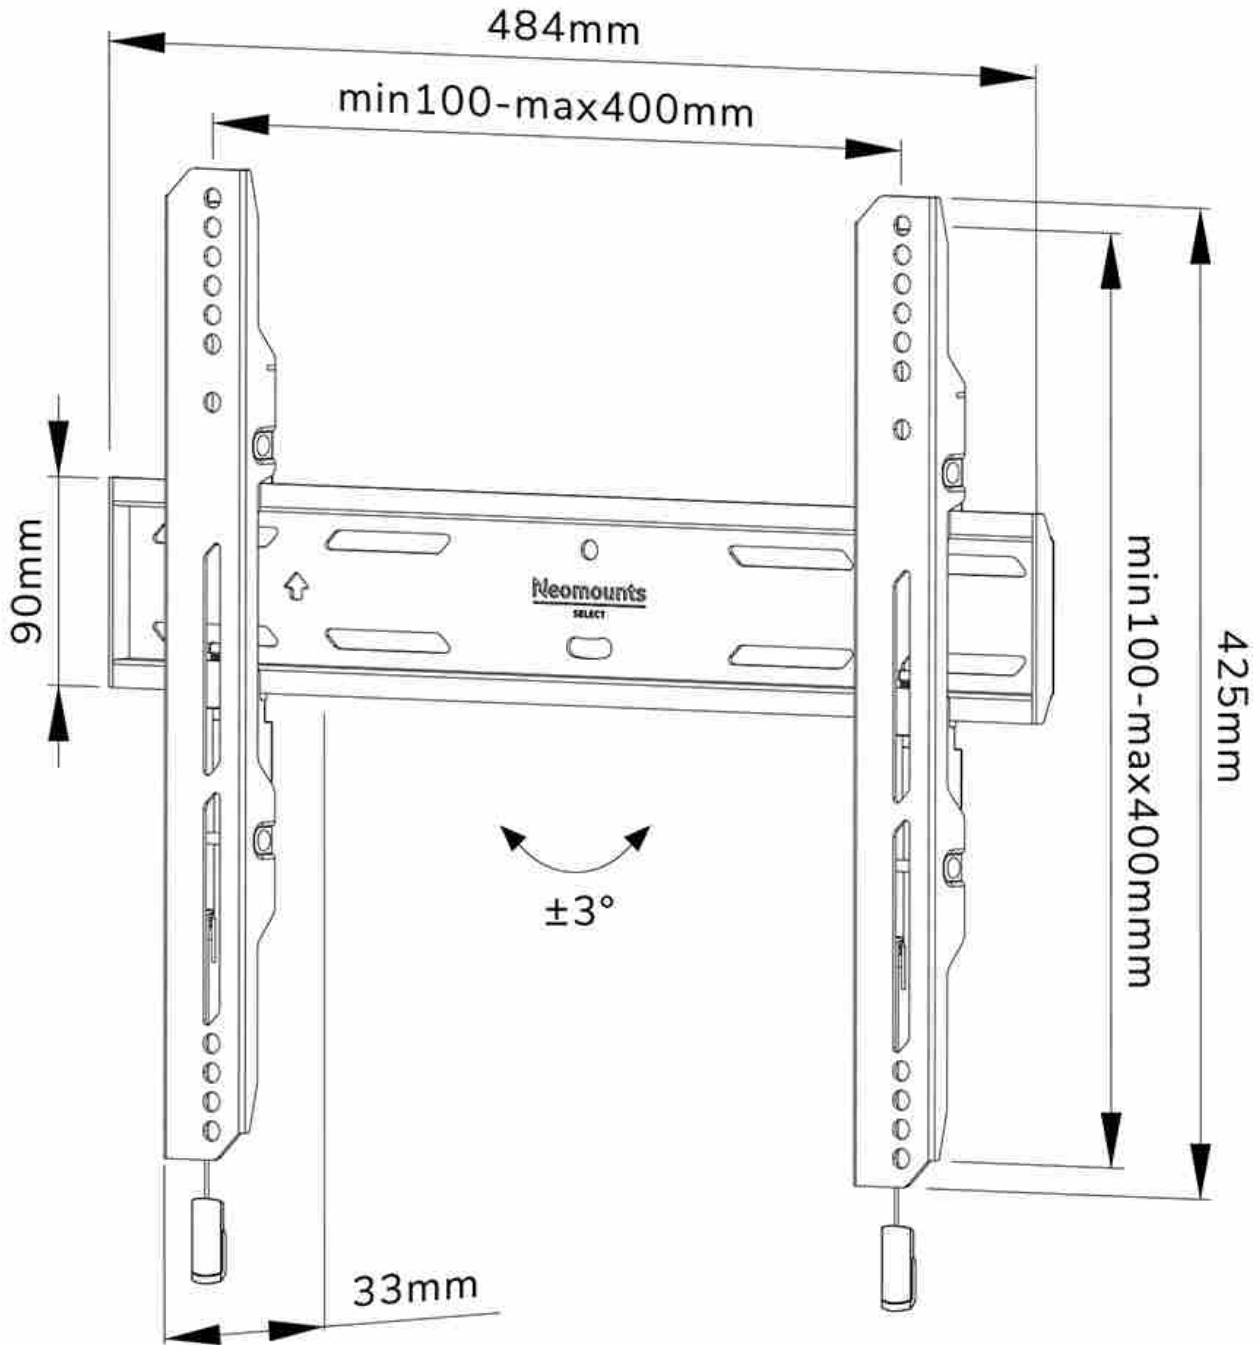

WL30S-850BL14

NEOMOUNTS TV WALL MOUNT

Neomounts