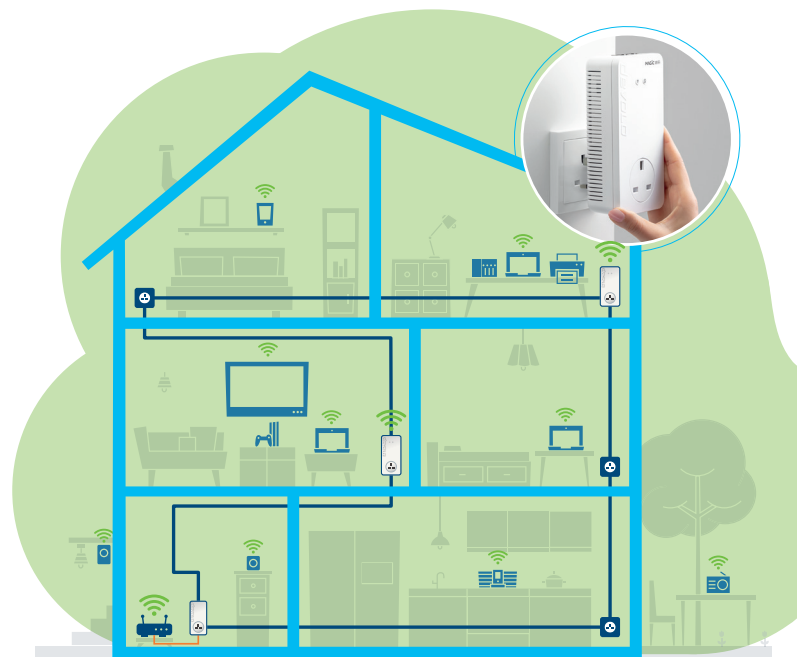

Why devolo?

- **Cutting-edge technology from Germany:** devolo has been developing standard-setting products since 2002 for millions of customers around the world. devolo products have received more than 600 awards.
- **Control using the devolo Home Network app:** Set up parental controls, guest Wi-Fi and time control settings with ease!
- **Our promise:** 3-year manufacturer's warranty.