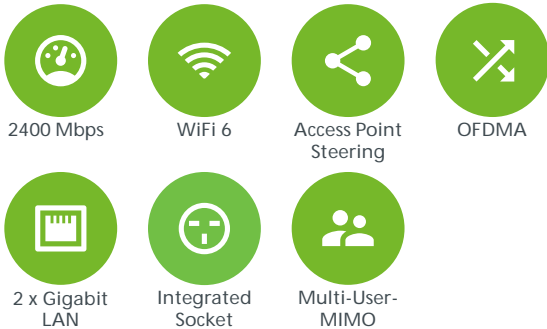

devolo Magic 2 WiFi 6

Technical Data

Ports

Ethernet	2x RJ45
Integrated Socket	Type F (CEE 7/4) Ampacity: 16A Type E (CEE 7/5) Ampacity: 15A Type G (BS1363) Ampacity: 13A Type J (SEV 1011) Ampacity: 10A Network filter (2-80 MHz, -22 db to -45 db)
Plug	Type F (CEE 7/4) Type E+F (CEE 7/7) Type G (BS1363) Type J (SEV 1011)

Wi-Fi

Standards	Wi-Fi 4/5/6 (IEEE 802.11 a/b/g/n/ac/ax/k/v/r)
Radios	2,4GHz + 5GHz Dual Band Dual concurrent
Channels	2,4 GHz 1-13 5 GHz 36-48 (Indoor) 52-64 (DFS+TPC) 100-140 (DFS+TPC)
Channel widths	20/40/80 MHz
Streams	2x2 MIMO
Data rates	2,4 GHz up to 574 Mbps 5 GHz up to 1201 Mbps
Mode	Access Point

Powerline

Standards	G.hn (HomeGrid Forum)
Transmission speeds	2400 Mbps (MIMO) 1200 Mbps (SISO)
Range	500 m
Transmission frequency	2-86 MHz
Mode	Peer to Peer