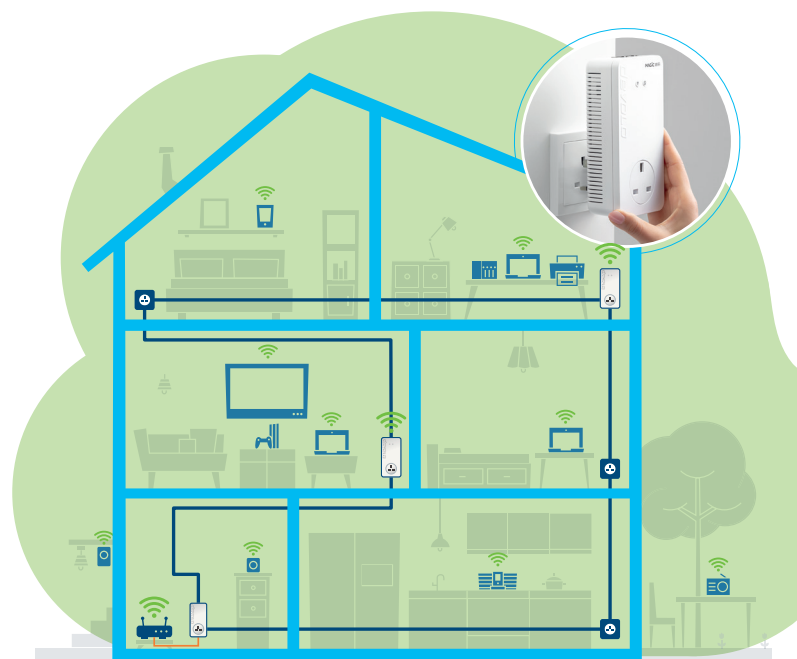

Why devolo?

- **Cutting-edge technology from Germany:** devolo has been developing standard-setting products since 2002 for millions of customers around the world. devolo products have received more than 600 awards.
- **Control using the devolo Home Network app:** Set up parental controls, guest Wi-Fi and time control settings with ease!
- **Our promise:** 3-year manufacturer's warranty.