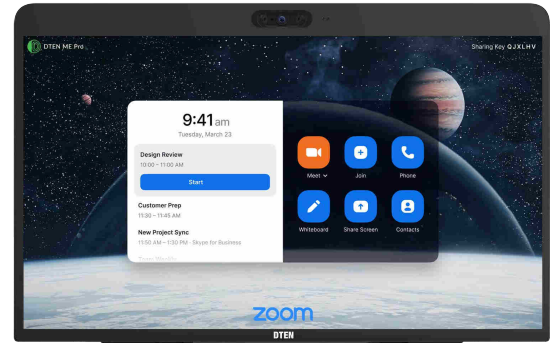

DTEN ME Pro

27" Personal Meeting and Collaboration Device

SPECIFICATIONS

Software	DTEN OS
All-in-One	Multi-touch Display 3-Camera Array 8-Microphone Array Integrated Speakers
Display	LED 27" 16:9 1080p Capacitive Touch Display
Camera System	3 Camera array Horizontal Field of View (HFOV): 160° Combined
Audio System	8 Microphone array Integrated Stereo Speakers Acoustic Echo Cancellation Automatic Gain Control (AGC) AI-based Noise Cancellation DTEN Smart Connect
Network	Ethernet (RJ-45) WiFi 2.4Ghz & 5Ghz (802.11a/b/g/n, 802.11ac) IPv4 Dynamic Host Configuration Protocol (DHCP)/ Static HTTP/HTTPS Proxy Support
Inputs & Outputs	Ethernet LAN (RJ45) x 1 HDMI In x 1 USB Type-C x 1
In the Box	Power Cord and Adapter HDMI cable x 1 USB Type-C Cable x 1 HDMI to USB Type-C Dongle x 1
Power	100 to 240 VAC, 50 to 60 Hz
Product Dimensions	24.25 x 15.4 x 4.1 in (616mm x 391mm x 104mm)
Product Weight	14.33 lb (6.5 kg)
Packaging Dimensions	28.94 x 7.87 x 19.6 in (735 x 200 x 498mm)
Packaging Weight	19.8 lb (9 kg)
Operating Temperature and Humidity	Operating Temperature 0°C to 40°C Storage Temperature -10°C to 60°C Operating Humidity 20% to 80% RH Storage Humidity 10% to 60% RH