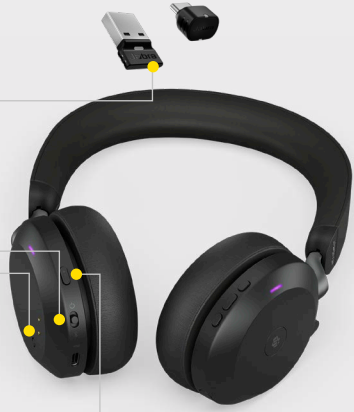

### Incredible audio quality.

A revolutionary dual-foam design and leak-tolerant 40mm speakers deliver incredible audio quality for your calls and music. The latest AAC codecs and an adjustable EQ feature sharpen sound clarity further, to enhance your listening experience.

### Customizable apps to do things your way.

Download the Sound+ app for intuitive ANC and HearThrough adjustment, with equalizer and MySound functions to fine-tune your sound and personalize call settings straight from your smartphone. Firmware upgrades are available on the Sound+ app using your mobile, or via Jabra Direct using your PC, where you can access even more personalizable features, to create a superior audio experience that's unique to you.

Plug the pre-paired Jabra Link 390 into a USB port on your computer

Slide the On/Off switch to the Bluetooth position and hold it there until the LED flashes blue

Follow the voice instructions in the headset to pair to your smartphone