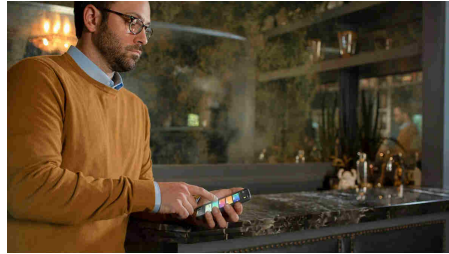

Limitless possibilities

- Control with your voice
- Get in the mood with warm to cool white smart lights
- Away-from-home smart light control
- Enjoy the right smart lighting for daily tasks
- Smart home automation hub: Hue Bridge
- Control lights instantly
- Easy, wireless installation

Highlights

Control with your voice

Philips Hue works with Amazon Alexa, Apple HomeKit and Google Home, powered by the Google Assistant, to allow you to control your lights with your voice. Turn your lights on and off. Dim to the desired brightness for a perfect ambiance. Even recall pre-set scenes, change colours and more - all without lifting a finger.

Get in the mood

Use over 50,000 shades of warm to cool white light to put you in the mood to work, play, or relax — no matter what time of day it is. Start your morning on the right foot with cool, energising bright white light, or settle down for the night with golden tones.

Control lights away from home

The Philips Hue app gives you complete control over your lights, even if you're not at home. Switch your lights on and off remotely using just the app to ensure your home is always lit the way you want it.