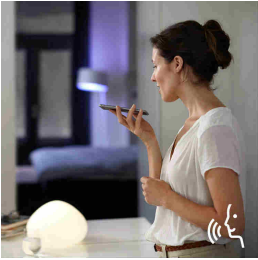

Highlights

Control with your voice

Philips Hue works with Amazon Alexa, Apple HomeKit and Google Home, powered by the Google Assistant, to allow you to control your lights with your voice. Turn your lights on and off. Dim to the desired brightness for a perfect ambiance. Even recall pre-set scenes, change colours and more - all without lifting a finger.