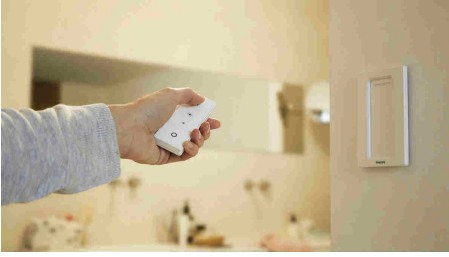

The Hue Bridge

The Hue Bridge is an essential component to a personal Philips Hue smart lighting system. It is the brains of the operation, communicating with both your smart light lamps and the Hue app to ensure that everything works together. It also enables smart home automation features like scheduling routines and timers.

Control lights instantly

Get instant control over your Philips Hue smart lights with the Hue dimmer switch. With the touch of a button, your entire household can instantly dim or brighten the room, turn lights on and off, or set light scenes.

Easy, wireless installation

The battery-powered, wireless design of the Hue dimmer switch lets you mount it anywhere with the included adhesive tape. Remove the switch from its wall plate and use it as a remote control or attach it to any magnetic surface.