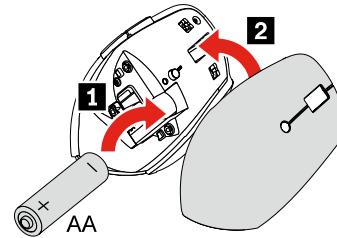

Lenovo Go Wireless Vertical Mouse

<https://www.lenovo.com/go>

(1P) PN: SP41C33884
Printed in China

Lenovo

AA

1

2

3

4

DPI

800 DPI ☀ x1
1600 DPI ☀ x2
2400 DPI ☀ x3

Forward → / ←

Backward ← / →

<https://support.lenovo.com/docs/LenovoGo>

Lenovo Unified Pairing Receiver

1

2

3

< 30 cm

English

Note: The cork color might be slightly different due to its natural color variation.

Arabic

ملحوظة: قد يختلف لون الكورق قليلاً بسبب اختلاف لونه الطبيعي.

Bahasa Indonesia

Catatan: Warna cokelat gabus ini mungkin sedikit berbeda karena variasi warna alaminya.

Brazilian Portuguese

Nota: a cor da cortiça pode ser ligeiramente diferente devido à sua variação natural de cores.

Bulgarian

Забелешка: цветът на корка може слабо да се различава поради естествената променливост на цвета.

Croatian

Napomena: boja pluta može se neznatno razlikovati zbog njegovih prirodnih varijacija u boji.

Czech

Poznámka: Barva korku se může mírně lišit v důsledku jeho přirozených barevných odchylek.

Danish

Bemærk: Korkfarven kan variere en smule på grund af dens naturlige farvevariation.

Dutch

Opmerking: de kleur kan enigszins anders zijn als gevolg van de natuurlijke verkleuring.

Finnish

Huomautus: Korkin väri saattaa poiketa hieman johtuen sen luonnollisesta värivaihtelusta.

French

Remarque : La couleur du liège peut être légèrement différente en raison de ses variations de couleurs naturelles.

German

Hinweis: Die Korkfarbe kann aufgrund der natürlichen Farbvariation des Materials leicht abweichen.

Greek

Σημείωση: Το χρώμα του φελλού μπορεί να διαφέρει ελαφρώς λόγω της φυσικής διακύμανσης του χρώματός του.

Hungarian

Megjegyzés: A parafa színe a természetes színvariációk miatt kissé eltérő lehet.

Italian