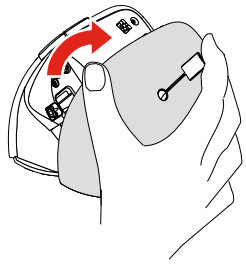

Lenovo Go Wireless Vertical Mouse

<https://www.lenovo.com/go>

(1P) PN: SP41C33884
Printed in China

Lenovo

AA

1