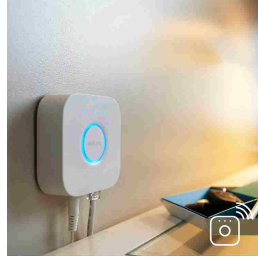

The heart of your system

The Philips Hue Bridge is all you need to set up your personal Philips Hue system. This is actually the brain of the operation that enables you to control all of your Philips Hue products via the Philips Hue app. Once you have installed the Philips Hue Bridge and downloaded the Philips Hue app on your smart device, you can set your imagination free and build your very own system!