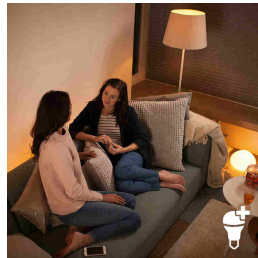

Add up to 50 Hue lights

Select the Philips Hue lights of your choice and connect them to your Philips Hue bridge. The bridge is powerful enough to handle up to 50 lights, so Hue-ify your whole house!