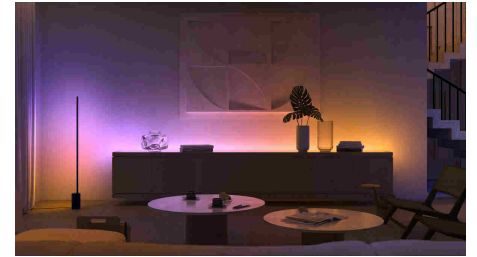

Create a personalised experience with colourful smart light

Transform your home with over 16 million colours, instantly creating the right atmosphere for any event. With the touch of a button, you can set a festive mood for a party, turn your living room into a movie theatre, enhance your home decor with colour accents, and much more.