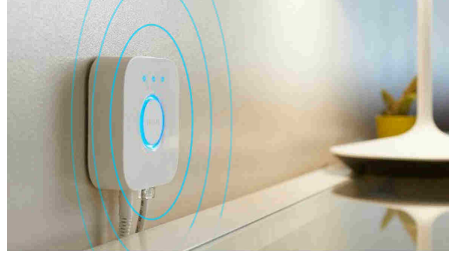

## The Hue Bridge

The Hue Bridge is an essential component to a personal Philips Hue smart lighting system. It is the brains of the operation, communicating with both your smart light lamps and the Hue app to ensure that everything works together. It also enables smart home automation features like scheduling routines and timers.