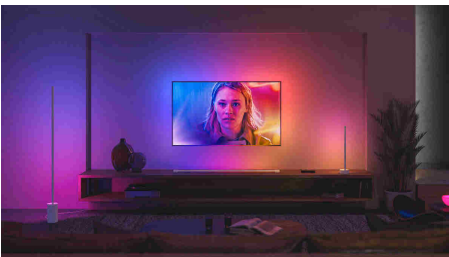

Sync films, TV programmes, music, and games to smart lights

Bring your entertainment to new heights by syncing the action on the screen or the beat of your music to your smart lights.* Choose the way you'd like to sync your lights to your film, music (including with our Spotify integration!), TV programme or game and watch as the colour-capable lights in your Entertainment area react. *Hue Bridge required