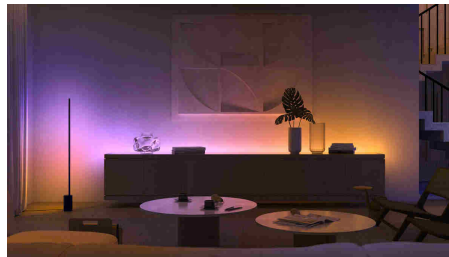

Create a personalised experience with colourful smart light

Transform your home with over 16 million colours, instantly creating the right atmosphere for any event. With the touch of a button, you can set a festive mood for a party, turn your living room into a movie theatre, enhance your home decor with colour accents, and much more.