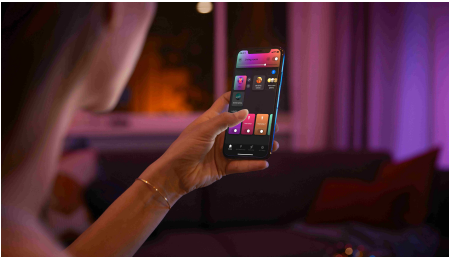

Control up to 10 lights with the Bluetooth app

With the Hue Bluetooth app, you can control your Hue smart lights in a single room of your home. Add up to 10 smart lights and control them all with just the touch of a button on your mobile device.