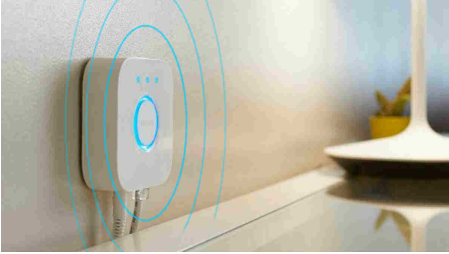

Unlock the full suite of smart lighting features with the Bridge

The Bridge unlocks the features that make smart lighting truly smart – away-from-home control, voice control, automated lighting and much more. Add a Bridge to your setup to create immersive experiences, tap into technology that's secure and reliable, and more. The Bridge is the key to smart lighting like you've never seen before.

Specifications

Lamp dimensions

- Dimensions (WxHxD): 50x58

Environmental

- Operational humidity: 5% <H<95% (non-condensing)
- Operational temperature: -20°C to 45°C

Extra feature/accessory incl.

- Dimmable with the Hue app and switches: Yes

Guarantee

- 2 years: Yes

Light characteristics

- Colour rendering index (CRI): 80

Packaging information

- EAN: 8719514339880

Power consumption

- Energy efficiency label (EEL): G

Service

- Warranty: 2 year(s)

Technical specifications

- Lumen output at 4000K: 350 lm
- Weight: 51
- Bulb technology: LED
- EPREL registration number: 1508900

The bulb

- Reference Control Setting*: 4000K; via Hue app scene "Cool bright"
- Brightness: 350
- Colour temperature: 2000K-6500K +16 million colors
- Diameter: 50 mm
- Fitting: GU10
- Form factor: GU10
- Height: 58 mm
- Input voltage: 220V-240V
- Lifetime: 15,000 h
- Light output: White and colour light
- Lumen output: 350 lm @ 4000K
- Max. standby power: 0.5 W
- Number of switching cycles: 50,000
- Power factor: 0.8
- Rated lifetime: 15,000 h
- Software upgradable: Yes
- Start up: Instant 100% light output
- Wattage: 5.7 W
- Communication protocol: Bluetooth and Zigbee
- Deep dimmable: Yes
- Software upgradable: When connected to Bluetooth app or Hue Bridge

What's in the box

- Hue bulbs: 1

What's supported

- Compatible with Effects feature: Yes
- HomeKit compatible: Yes
- Philips Hue App: IOS 15 and above, Android 10.0 and above
- Voice assistants: Amazon Alexa, Google Assistant, Apple HomeKit (Via Hue Bridge), Microsoft Cortana (Via Hue Bridge)