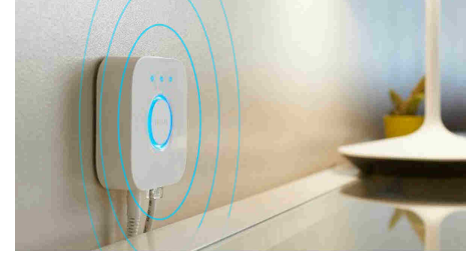

Control up to 10 lights with the Bluetooth app

With the Hue Bluetooth app, you can control your Hue smart lights in a single room of your home. Add up to 10 smart lights and control them all with just the touch of a button on your mobile device.

Control lights with your voice*

Philips Hue works with Amazon Alexa and the Google Assistant when paired with a compatible Google Nest or Amazon Echo device. Simple voice commands allow you to control multiple lights in a room, or just a single lamp.

Unlock the full suite of smart lighting features with the Bridge

The Bridge unlocks the features that make smart lighting truly smart – away-from-home control, voice control, automated lighting and much more. Add a Bridge to your setup to create immersive experiences, tap into technology that's secure and reliable, and more. The Bridge is the key to smart lighting like you've never seen before.