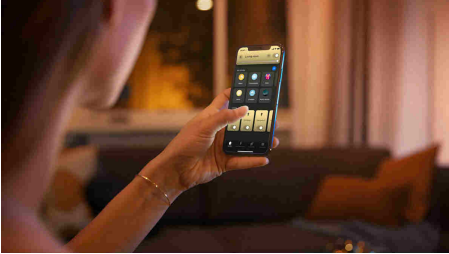

Easy smart lighting

Classic style meets modern smart light features with these smart candle bulbs. Get soft white light and instant dimming to get the right light in any standard E14 fixtures.

Easy smart lighting

- Control up to 10 lights with the Bluetooth app
- Control lights with your voice*
- Set the right mood with soft white light
- Unlock the full suite of smart lighting features with the Bridge

Highlights

Control up to 10 lights with the Bluetooth app

With the Hue Bluetooth app, you can control your Hue smart lights in a single room of your home. Add up to 10 smart lights and control them all with just the touch of a button on your mobile device.

Unlock the full suite of smart lighting features with the Bridge

The Bridge unlocks the features that make smart lighting truly smart – away-from-home control, voice control, automated lighting and much more. Add a Bridge to your setup to create immersive experiences, tap into technology that's secure and reliable, and more. The Bridge is the key to smart lighting like you've never seen before.