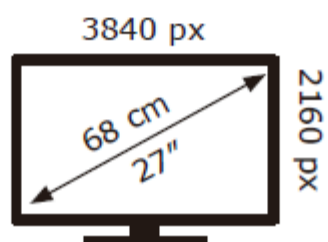

LG Electronics

27UP600

32 kWh/1000h

ABCDEF**G**

46 kWh/1000h

2019/2013