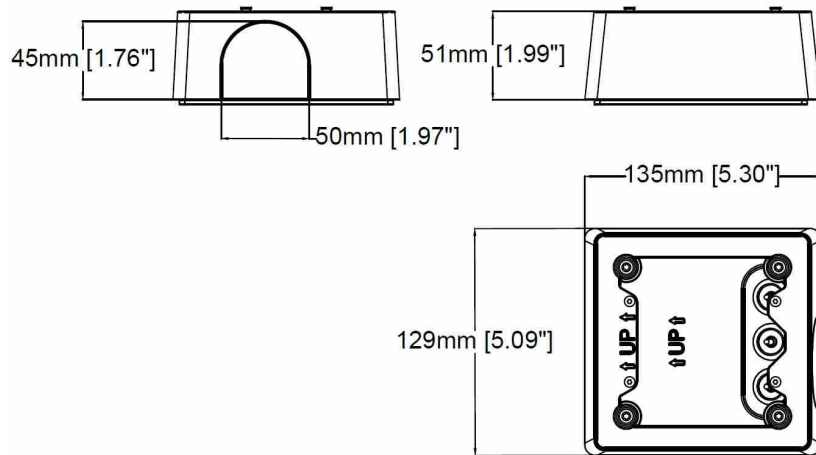

## AXIS TI8602 Wall Mount

General		Approvals	IEC/EN 60529 IP66, IEC/EN 62262 IK10
Supported products	AXIS I8016-LVE Network Video Intercom	Weight	1.55 kg (3.42 lb)
Mounting	Wall	Included accessories	Screws T10, captive screws T20, RJ45 mounting tool, Installation Guide
Environment	Outdoor/Indoor	Optional accessories	AXIS TI8603 Conduit Adapter 3/4" NPS
Casing	IP66-, and IK10-rated Powder painted aluminum Color: Black	Warranty	3-year warranty, see <a href="http://axis.com/warranty">axis.com/warranty</a>