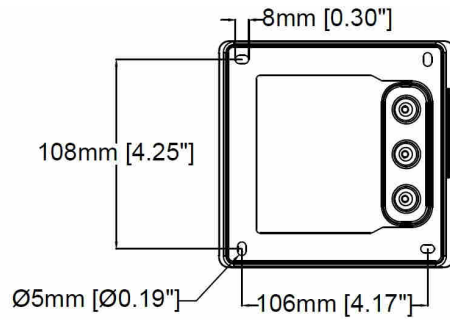

## AXIS TI8602 Wall Mount

General		Approvals	IEC/EN 60529 IP66, IEC/EN 62262 IK10
Supported products	AXIS I8016-LVE Network Video Intercom	Weight	1.55 kg (3.42 lb)
Mounting	Wall	Included accessories	Screws T10, captive screws T20, RJ45 mounting tool, Installation Guide
Environment	Outdoor/Indoor	Optional accessories	AXIS TI8603 Conduit Adapter 3/4" NPS
Casing	IP66-, and IK10-rated Powder painted aluminum Color: Black	Warranty	3-year warranty, see <a href="http://axis.com/warranty">axis.com/warranty</a>