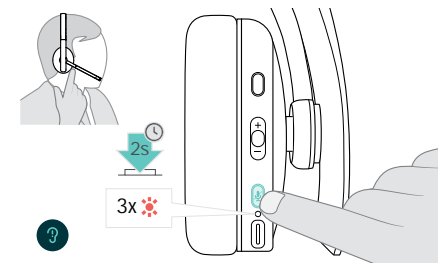

Safety Guide

How to Use the ADAPT 200

Turning the headset on/off

Turns the headset on

Turns the headset off

Accept/hold and reject/end a call

Accept/hold a call

Reject/end a call