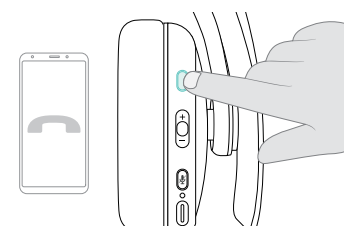

Safety Guide

How to Use the ADAPT 200

Turning the headset on/off

Turns the headset on

Turns the headset off

Accept/hold and reject/end a call

Accept/hold a call

Reject/end a call