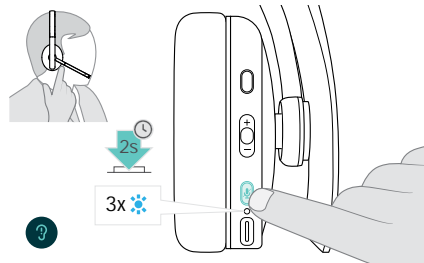

Safety Guide

How to Use the ADAPT 200

Turning the headset on/off

Turns the headset on

Turns the headset off

Accept/hold and reject/end a call

Accept/hold a call

Reject/end a call