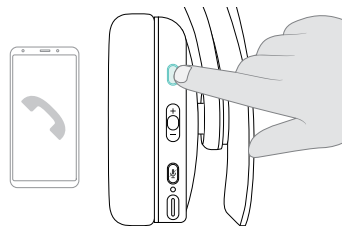

Safety Guide

How to Use the ADAPT 200

Turning the headset on/off

Turns the headset on

Turns the headset off

Accept/hold and reject/end a call

Accept/hold a call

Reject/end a call