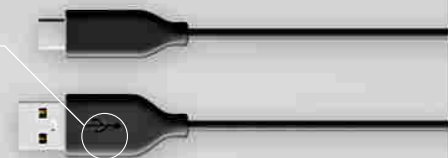

See more at eposaudio.com/adapt-200

What's in the Box

Carry Pouch

ADAPT 260

USB cable USB-C connector

BTD 800 USB dongle

Compliance Sheet

Quick Guide