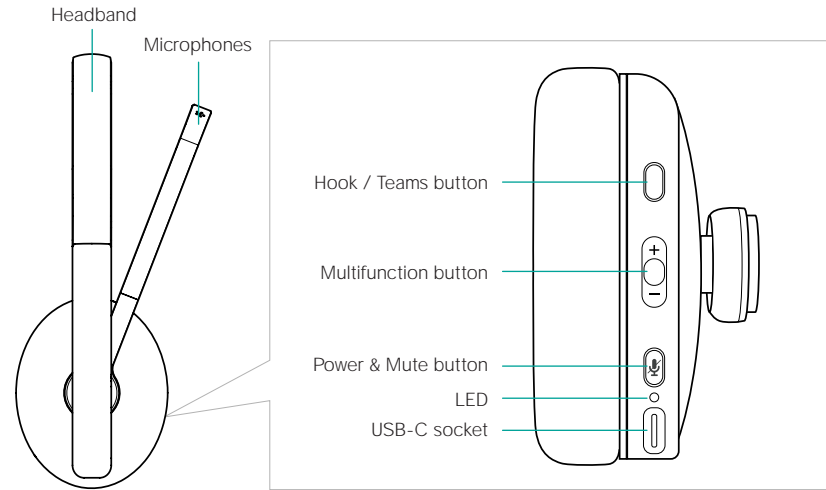

See more at eposaudio.com/adapt-200

What's in the Box

Carry Pouch

ADAPT 260

USB cable USB-C connector

BTD 800 USB dongle

Compliance Sheet

Quick Guide

Safety Guide

How to Use the ADAPT 200

Turning the headset on/off

Turns the headset on

Turns the headset off

Accept/hold and reject/end a call

Accept/hold a call

Reject/end a call