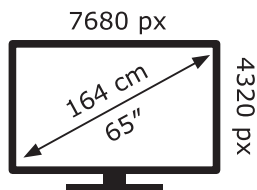

LG Electronics

65NANO996PB

254 kWh/1000h

ABCDEF**G**

366 kWh/1000h

2019/2013