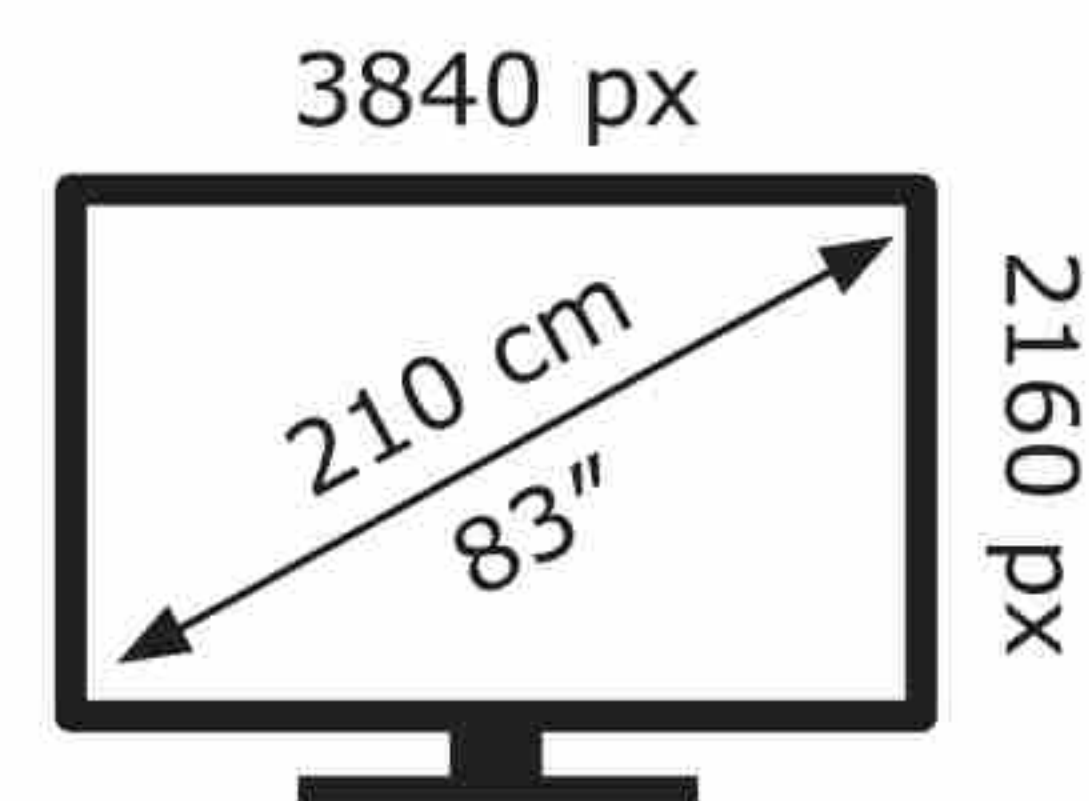

LG Electronics

OLED83C14LA

**186** kWh/1000h

ABCDEF**G**

**346** kWh/1000h

2019/2013