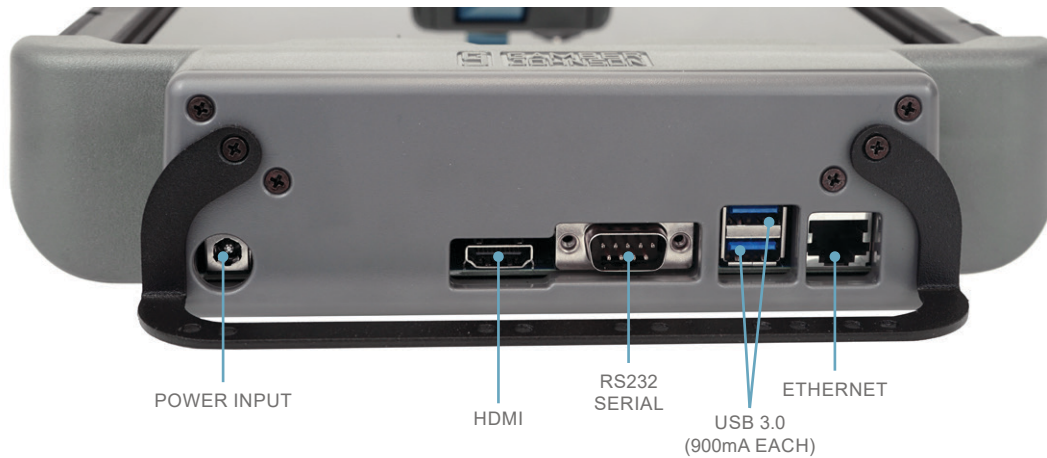

Weight & Dimensions

WEIGHT	HEIGHT	WIDTH	DEPTH
2.4 lbs / 1.09 kg	11.05 in / 28.07 cm	11.72 in / 29.77 cm	3.06 in / 7.77 cm

Features

- Designed for the Zebra ET51/56 10" rugged tablet computer with rugged frame
- Zebra Certified with Zebra Certified electronics
- This dock does not accommodate ET51/56 accessories
- Front camera on ET5X accessible when the tablet is in the docking station
- Compatible with Windows or Android operating systems
- Access to all control buttons and ports while the tablet is safely docked
- POGO pin connector provides power to charge the Zebra tablet while docked
- Bottom-facing I/O ports; integrated cable restraint/cable management system
- Guide pins prevent damage to the docking connection when docking the tablet
- Composite/aluminum design for reduced weight and extended durability
- Designed with rounded edges to enhance personal safety
- Keyed lock for security and theft deterrence
- Forward facing docking latch/release for easy one-handed operation:
 - Insert bottom of Zebra tablet into the docking station and push top of the tablet until the lock engages
 - To remove, lift latch to disengage and pull computer out of docking station
- VESA 75 mm and AMPS mounting patterns; compatible with Gamber-Johnson's Zirkona mounting products
- 3-Year Limited Warranty

ZEBRA ET51/56 10 INCH SLIM FULL PORT DOCKING STATION

Port Replication

- Zebra Certified Electronics
- USB 3.0 (2) - 9 pin (900mA)
- RS232 Serial (1) - Power on pin 9 (825mA)
- HDMI (1) - 19 pin
- Ethernet (1) - RJ45 (322 mb/s)
- Power Input: 12VDC