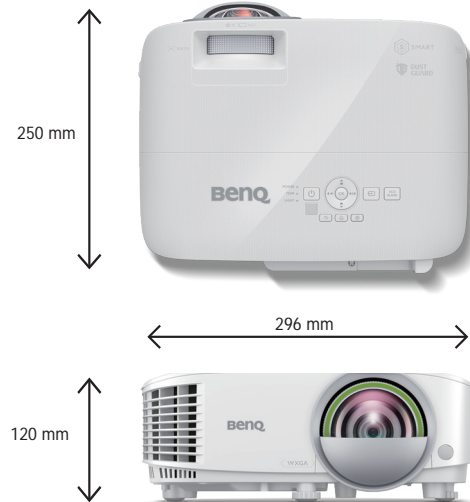

Dimensions