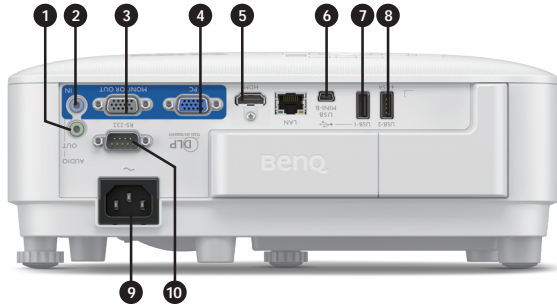

Input and Output Terminals

① Audio output (mini jack)	⑥ USB Type mini B
② Audio input (mini jack)	⑦ USB Type A-1
③ Monitor output (D-sub 15pin, Female)	⑧ USB Type A-2 (5V,1.5A)
④ PC (D-sub 15pin)	⑨ AC Power cable inlet
⑤ HDMI	⑩ RS232 input (D-sub 9pin, male)