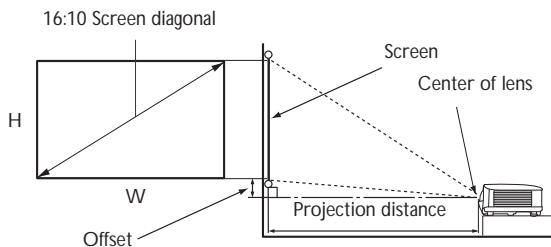

* The Contrast is measure by Full On Full Off standard.

* LightSource life results will vary depending on environmental conditions and usage. Actual product's features and specifications are subject to change without notice.

Dimensions

Distance Chart

Screen Size				Distance from screen	Offset
Diagonal	Height	Width			
inch	mm	mm	mm	mm	mm
70	1778	942	1508	739	47
80	2032	1077	1723	844	54
90	2286	1212	1939	950	61
100	2540	1346	2154	1055	67
110	2794	1481	2369	1161	74
120	3048	1615	2585	1267	81