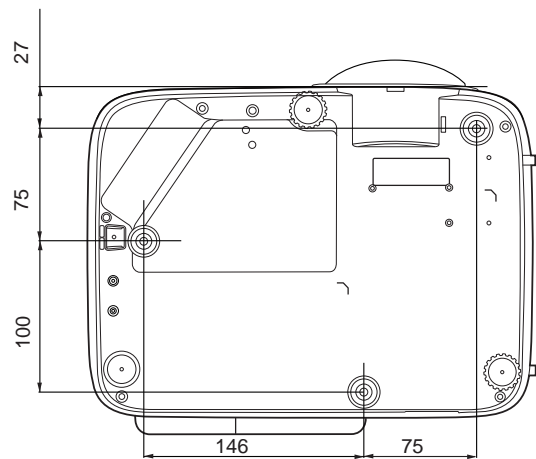

Dimensions

Distance Chart

Screen Size				Distance from screen	Offset
Diagonal	Height	Width			
inch	mm	mm	mm	mm	mm
70	1778	942	1508	739	47
80	2032	1077	1723	844	54
90	2286	1212	1939	950	61
100	2540	1346	2154	1055	67
110	2794	1481	2369	1161	74
120	3048	1615	2585	1267	81

The Screen aspect ratio is 16 : 10 and the projected picture is in a 16 : 10 aspect ratio.

Ceiling Mount Chart

BenQ Europe B.V.

Meerenakkerweg 1-17
5652 AR Eindhoven
The Netherlands
Tel: +31 88 8889200
Fax: +31 88 8889299