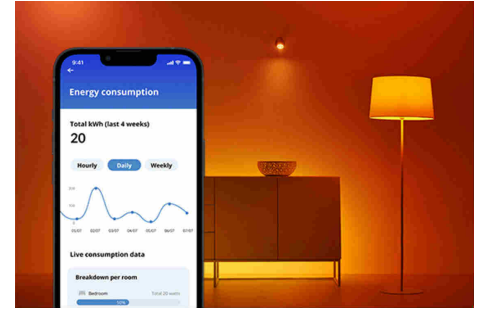

Monitor your energy consumption

Get an overview of the energy consumption of your lights with the WiZ app. Easily access a weekly or daily report to help you stay on top of your energy consumption at home.