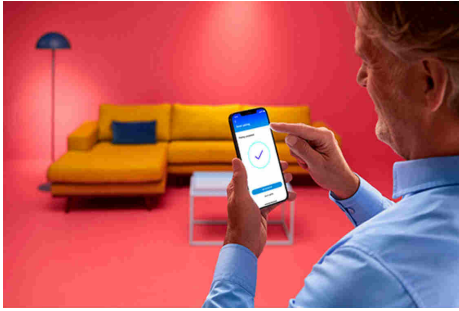

## Wi-Fi BLE 60W A60 B22 927 DIM 1PF/6

Enjoy more convenience in everyday life with this smart WiZ LED A60 bulb. This bulb gives soft white light that dims to your desired brightness level via app or voice. You can set schedule to turn lights on and off according to your daily or weekly routines, and have remote access to your lights even when you're away. WiZ lights connect to your existing Wi-Fi, no additional hardware is needed.

### Smart lighting functionalities easy to set up

Enjoy the benefits of smart features instantly, just by connecting your WiZ light to your Wi-Fi network. Control lights easily when you're away from home and scheduling lights to go on and off automatically. No need to install additional hardware such as hub or gateway!