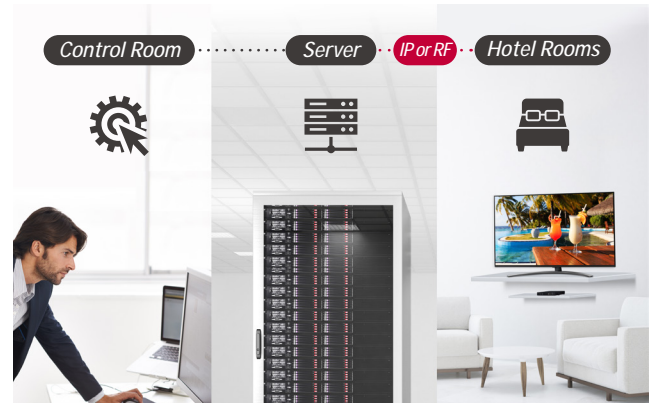

PRO:CENTRIC HOTEL MANAGEMENT SOLUTION

Pro:Centric Smart Application Platform

Pro:Centric SMART is optimized for customizing hospitality services for hotel brands and guests through an IP & RF infrastructure. With LG's smart customization tools and content management software, it increases convenience through implementation of high-end technology.

* Actual UI may differ.

Pro:Centric Direct

The hotel management solution Pro:Centric Direct offers easy and simple editing tools, making it easy to perform service and IP network-based remote management. The Pro:Centric Direct solution enables users to edit their interface easily by providing customized interface and efficiently manages the TVs in the rooms. The current PCD version provides IoT-based in-room control as well as voice control function through LG Natural Language Processing (NLP). These IoT and voice-related functions will be your starting point to prepare for the hotel rooms of next generation through artificial intelligence.