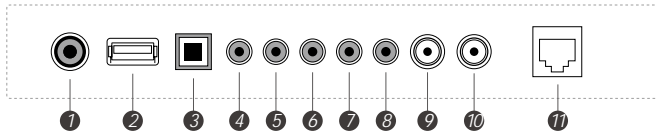

DIMENSION

(unit: mm)

CONNECTIVITY

SYSTEM CONTROLLER

Front

- ① POWER
- ② HDMI OUT
- ③ OPTICAL DIGITAL AUDIO OUT
- ④ EXTERNAL RS-232C CONTROL
- ⑤ AUDIO LINE OUT
- ⑥ EXTERNAL IR IN
- ⑦ RS-232C TELEVISION CONTROL
- ⑧ SERVICE