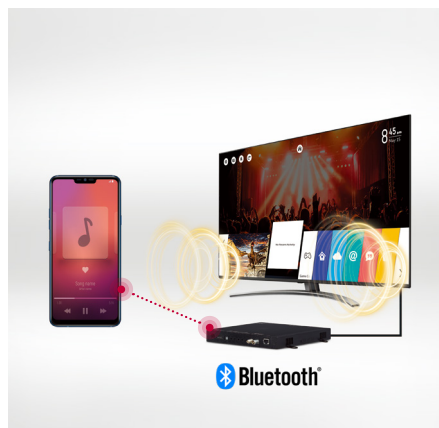

Bluetooth Sound Sync

Bluetooth Sound Sync enables users to listen to music on a mobile device through TV speakers via Bluetooth connection.

* Support devices for Bluetooth Sound Sync : Android, iOS based mobile device.