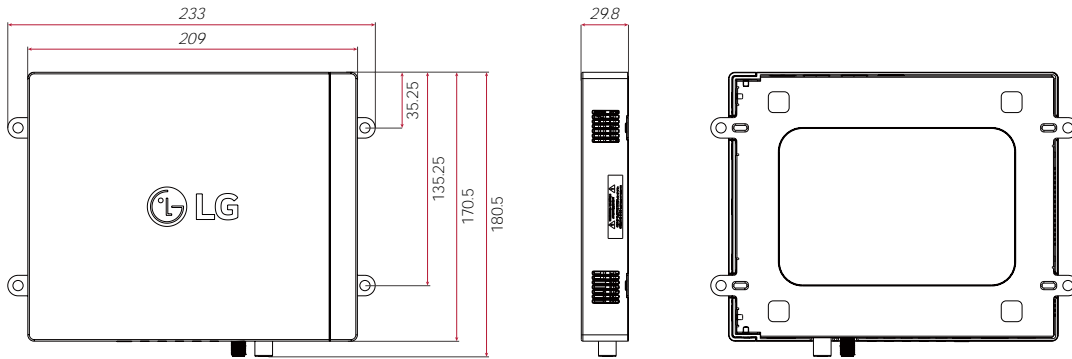

DIMENSION

(unit: mm)

CONNECTIVITY

SYSTEM CONTROLLER

Front

- ① POWER
- ② HDMI OUT
- ③ OPTICAL DIGITAL AUDIO OUT
- ④ EXTERNAL RS-232C CONTROL
- ⑤ AUDIO LINE OUT
- ⑥ EXTERNAL IR IN
- ⑦ RS-232C TELEVISION CONTROL
- ⑧ SERVICE