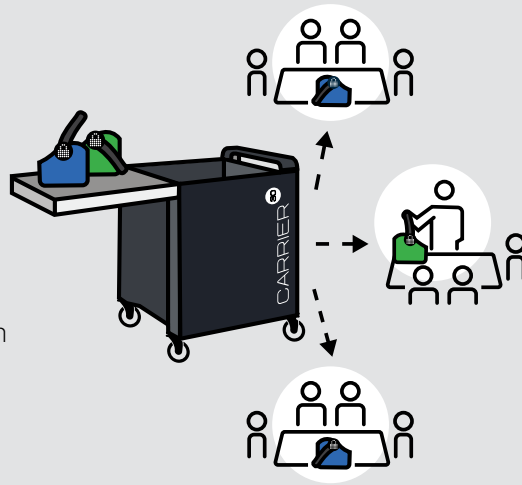

Organised Cables and Hidden Bricks. Minimise Cart clutter by keeping cables secure once and for all. Cables stay organised in the unique side channel, allowing you to plug in devices quickly after each use. Power bricks are stored in the bottom of the Cart, making sure they don't sprout legs and wander o .

Baskets by LocknCharge. These aren't your typical picnic baskets. Slotted device Baskets by LocknCharge make device deployments faster, safer and more efficient.

External Charging Status Display. Most of us don't have x-ray vision—but with our Carrier Carts, it's super easy to know the charging status of your devices through the external ECO Safe Charge™ display.

Smarter Work flow

Save Time, Save Money. Our goal is to save you valuable time, each and every day, thus putting money back towards your bottom line. Our Baskets enable hand-out and pack-up devices in less time, allowing you to forget about charging and focus on your goals.

Perfect for Shared Use. Not enough devices to go around? No problem. You can now easily share a small handful or a whole cartload of mobile devices between multiple areas without the fuss. When teamed up with our Baskets, our easy-to-maneuver Carts allow you to transport mobile devices quickly, safely and easily.