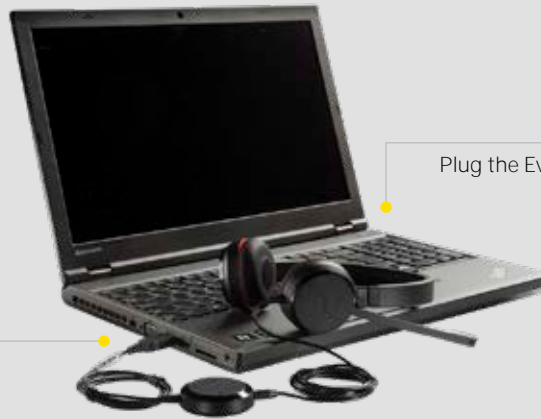

HOW TO CONNECT

Plug the Evolve20/20SE into a USB port on your computer. Choose between USB-A and USB-C variants

Plug the Evolve20/20SE into a USB-A or USB-C port on your mobile devices*