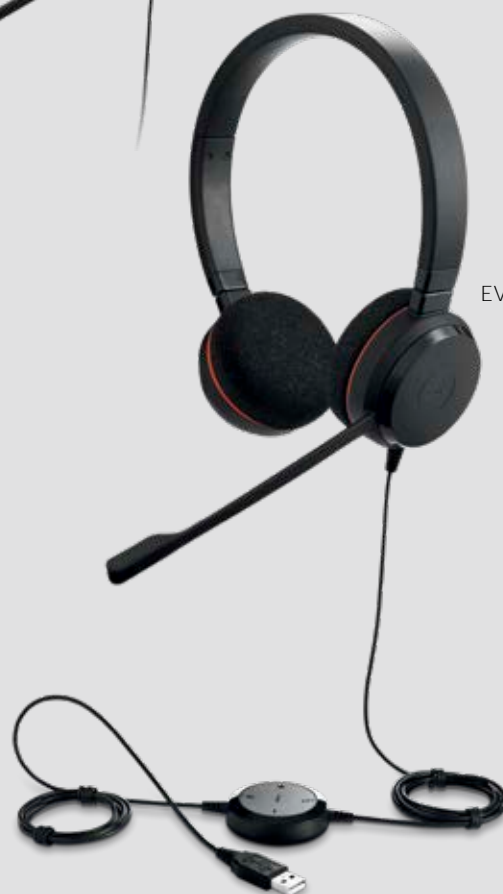

### Flexible plug-and-play connectivity

Works straight out of the box. Installation is as easy as simply plugging it in to the USB port on your computer. Choose between USB-A and USB-C variants.

### All day comfort (Evolve 20SE)

Built for style and comfort with soft leatherette ear cushions. Adjustable headband lets you find the perfect fit.

EVOLVE 20 SE

EVOLVE 20

Connects to\*:

\* Device dependent