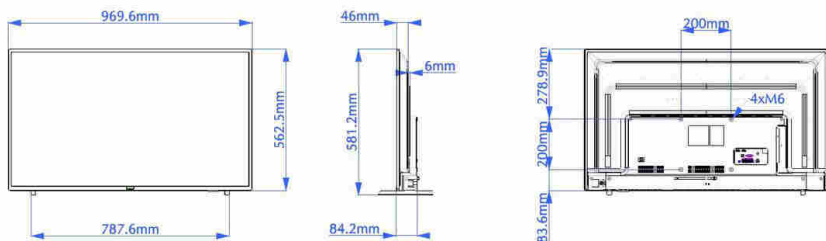

Specifications

Picture/Display

- Display: LED Full HD, D-LED
- Diagonal screen size: 43 inch / 108 cm
- Panel resolution: 1920x1080p
- Brightness: 250 cd/m²
- Viewing angle: 178° (H) / 178° (V)

Audio

- Sound output Power: 16 (2x8) W
- Speakers: 2.0, Down Firing
- Sound Features: AVL, Dynamic Bass, Incredible surround, Dolby MS10

Dimensions

- Set dimensions (W x H x D): 970 x 563 x 78/84 mm
- Set dimensions with stand (W x H x D): 970 x 581 x 212 mm
- Product weight: 7.2 kg
- Product weight (+stand): 7.3 kg
- VESA wall mount compatible: 200 x 200 mm, M6