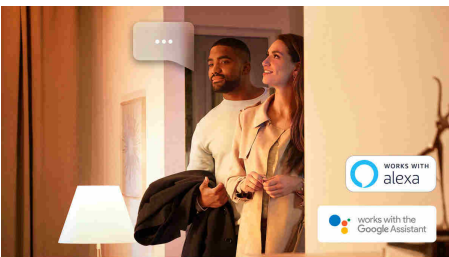

## Easy smart lighting

Get comfortable, soft white light and instant dimming with this E27 smart LED bulb. Suitable for most standard light fixtures, this bulb lets you bring smart light anywhere in your home.

### Easy smart lighting

- Control up to 10 lights with the Bluetooth app
- Control lights with your voice\*
- Set the right mood with soft white light
- Unlock full suite of smart light features with Hue Bridge

# Highlights

Control up to 10 lights with the Bluetooth app

With the Hue Bluetooth app, you can control your Hue smart lights in a single room of your home. Add up to 10 smart lights and control them all with just the touch of a button on your mobile device.

Control lights with your voice\*

Philips Hue works with Amazon Alexa and the Google Assistant when paired with a compatible Google Nest or Amazon Echo device. Simple voice commands allow you to control multiple lights in a room, or just a single lamp.