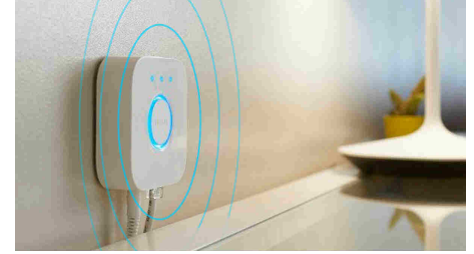

# Highlights

Control up to 10 lights with the Bluetooth app

With the Hue Bluetooth app, you can control your Hue smart lights in a single room of your home. Add up to 10 smart lights and control them all with just the touch of a button on your mobile device.

Control lights with your voice\*

Philips Hue works with Amazon Alexa and the Google Assistant when paired with a compatible Google Nest or Amazon Echo device. Simple voice commands allow you to control multiple lights in a room, or just a single lamp.

Unlock full suite of smart light features with Hue Bridge

Add a Hue Bridge (sold separately) to your smart lights to experience the full suite of Philips Hue features. With a Hue Bridge, you can add up to 50 smart lights to control throughout your home. Create routines to automate your entire smart home lighting set-up. Control your lights while away from home or add accessories such as motion sensors and smart switches.