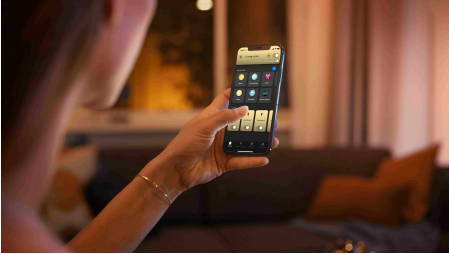

## Easy smart lighting

Get comfortable, soft white light and instant dimming with this E27 smart LED bulb. Suitable for most standard light fixtures, this bulb lets you bring smart light anywhere in your home.

### Easy smart lighting

- Control up to 10 lights with the Bluetooth app
- Control lights with your voice\*
- Set the right mood with soft white light
- Unlock full suite of smart light features with Hue Bridge

# Highlights

Control up to 10 lights with the Bluetooth app

With the Hue Bluetooth app, you can control your Hue smart lights in a single room of your home. Add up to 10 smart lights and control them all with just the touch of a button on your mobile device.