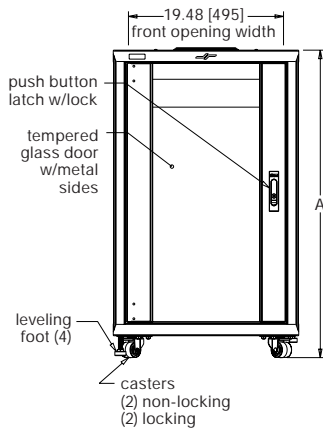

IRCS-4224

specifications:

EIA compliant 19" equipment rack shall be Middle Atlantic Products model #IRCS-__24 (see chart for available models). Overall dimensions of IRCS shall be __mm H x 592mm W" x 610mm D (refer to chart). Useable height of IRCS shall be __ racking spaces, useable depth shall be 513mm. IRCS shall come equipped with two pairs of adjustable steel rackrail with tapped 10-32 mounting holes in universal EIA spacing, black e-coat finish and numbered racking spaces. IRCS shall be of fully welded construction. IRCS shall include locking reversible tempered glass front door with a push-button latch. IRCS shall include solid locking rear and side panels. IRCS shall include locking swivel casters and leveling feet. IRCS shall have a top mounted grommet with an opening of 33mm x 191mm for cable pass through. IRCS shall have a 305mm x 305mm and 33mm x 191mm bottom opening. IRCS shall come preconfigured with shelves and blank panels, please refer to chart. IRCS shall be finished in an environmentally friendly, durable metallic grey powdercoat. Fully welded construction shall provide UL Listed load capacity of ___kg.(refer to chart.) IRCS shall be UL Listed in the US and Canada. IRCS shall be GREENGUARD Indoor Air Quality Certified for Children and Schools. IRCS shall comply with requirements of RoHS EU Directive 2002 / 95 / EC. IRCS shall be manufactured by an ISO 9001 and ISO 14001 registered company. IRCS enclosure shall be warranted to be free from defects in material or workmanship under normal use and conditions for the lifetime of the rack.

middleatlantic.com | middleatlantic.ca

IRCS Series

basic dimensions

all dimensions in inches unless otherwise noted [all dimensions in brackets are in millimeters]

top view

bottom view

front view

side view