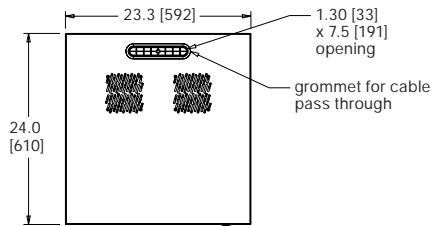

IRCS-4224

specifications:

EIA compliant 19" equipment rack shall be Middle Atlantic Products model #IRCS-__24 (see chart for available models). Overall dimensions of IRCS shall be __mm H x 592mm W" x 610mm D (refer to chart). Useable height of IRCS shall be __ racking spaces, useable depth shall be 513mm. IRCS shall come equipped with two pairs of adjustable steel rackrail with tapped 10-32 mounting holes in universal EIA spacing, black e-coat finish and numbered racking spaces. IRCS shall be of fully welded construction. IRCS shall include locking reversible tempered glass front door with a push-button latch. IRCS shall include solid locking rear and side panels. IRCS shall include locking swivel casters and leveling feet. IRCS shall have a top mounted grommet with an opening of 33mm x 191mm for cable pass through. IRCS shall have a 305mm x 305mm and 33mm x 191mm bottom opening. IRCS shall come preconfigured with shelves and blank panels, please refer to chart. IRCS shall be finished in an environmentally friendly, durable metallic grey powdercoat. Fully welded construction shall provide UL Listed load capacity of ___kg.(refer to chart.) IRCS shall be UL Listed in the US and Canada. IRCS shall be GREENGUARD Indoor Air Quality Certified for Children and Schools. IRCS shall comply with requirements of RoHS EU Directive 2002 / 95 / EC. IRCS shall be manufactured by an ISO 9001 and ISO 14001 registered company. IRCS enclosure shall be warranted to be free from defects in material or workmanship under normal use and conditions for the lifetime of the rack.

middleatlantic.com | middleatlantic.ca

IRCS Series

basic dimensions

all dimensions in inches unless otherwise noted [all dimensions in brackets are in millimeters]

top view

bottom view

front view

side view