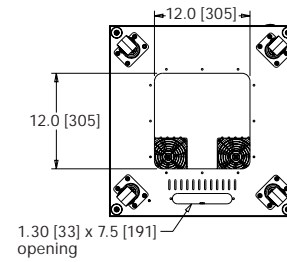

IRCS-4224

specifications:

EIA compliant 19" equipment rack shall be Middle Atlantic Products model #IRCS-__24 (see chart for available models). Overall dimensions of IRCS shall be __mm H x 592mm W" x 610mm D (refer to chart). Useable height of IRCS shall be __ racking spaces, useable depth shall be 513mm. IRCS shall come equipped with two pairs of adjustable steel rackrail with tapped 10-32 mounting holes in universal EIA spacing, black e-coat finish and numbered racking spaces. IRCS shall be of fully welded construction. IRCS shall include locking reversible tempered glass front door with a push-button latch. IRCS shall include solid locking rear and side panels. IRCS shall include locking swivel casters and leveling feet. IRCS shall have a top mounted grommet with an opening of 33mm x 191mm for cable pass through. IRCS shall have a 305mm x 305mm and 33mm x 191mm bottom opening. IRCS shall come preconfigured with shelves and blank panels, please refer to chart. IRCS shall be finished in an environmentally friendly, durable metallic grey powdercoat. Fully welded construction shall provide UL Listed load capacity of ___kg.(refer to chart.) IRCS shall be UL Listed in the US and Canada. IRCS shall be GREENGUARD Indoor Air Quality Certified for Children and Schools. IRCS shall comply with requirements of RoHS EU Directive 2002 / 95 / EC. IRCS shall be manufactured by an ISO 9001 and ISO 14001 registered company. IRCS enclosure shall be warranted to be free from defects in material or workmanship under normal use and conditions for the lifetime of the rack.

middleatlantic.com | middleatlantic.ca

IRCS Series

basic dimensions

all dimensions in inches unless otherwise noted [all dimensions in brackets are in millimeters]

top view

bottom view

front view

side view