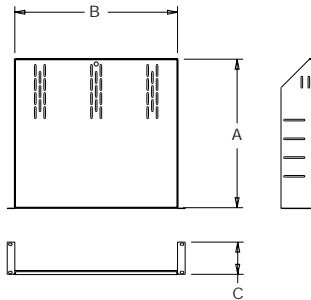

IRCS-3524

factory configuration
 (5) 2 space 16" [406] deep shelves
 (1) 2 space 18" [457] deep shelf
 (1) 3 space 20" [507] deep shelf
 (7) 2 space blank panels

IRCS-4224

factory configuration
 (5) 2 space 16" [406] deep shelves
 (2) 2 space 18" [457] deep shelves
 (2) 3 space 20" [507] deep shelves
 (9) 2 space blank panels

equipment shelf

Shelf Size	Weight Rating	"A" Usable Depth	"B" Usable Width	Rack Spaces
2 SP 16" shelf	50 lbs	15.86 [403]	17.38 [441]	2
2 SP 18" shelf	50 lbs	17.86 [454]	17.38 [441]	2
3 SP 20" shelf	100 lbs	19.86 [504]	17.38 [441]	3