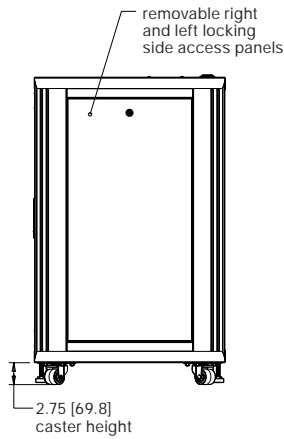

IRCS-4224

specifications:

EIA compliant 19" equipment rack shall be Middle Atlantic Products model #IRCS-__24 (see chart for available models). Overall dimensions of IRCS shall be __mm H x 592mm W" x 610mm D (refer to chart). Useable height of IRCS shall be __ racking spaces, useable depth shall be 513mm. IRCS shall come equipped with two pairs of adjustable steel rackrail with tapped 10-32 mounting holes in universal EIA spacing, black e-coat finish and numbered racking spaces. IRCS shall be of fully welded construction. IRCS shall include locking reversible tempered glass front door with a push-button latch. IRCS shall include solid locking rear and side panels. IRCS shall include locking swivel casters and leveling feet. IRCS shall have a top mounted grommet with an opening of 33mm x 191mm for cable pass through. IRCS shall have a 305mm x 305mm and 33mm x 191mm bottom opening. IRCS shall come preconfigured with shelves and blank panels, please refer to chart. IRCS shall be finished in an environmentally friendly, durable metallic grey powdercoat. Fully welded construction shall provide UL Listed load capacity of ___kg.(refer to chart.) IRCS shall be UL Listed in the US and Canada. IRCS shall be GREENGUARD Indoor Air Quality Certified for Children and Schools. IRCS shall comply with requirements of RoHS EU Directive 2002 / 95 / EC. IRCS shall be manufactured by an ISO 9001 and ISO 14001 registered company. IRCS enclosure shall be warranted to be free from defects in material or workmanship under normal use and conditions for the lifetime of the rack.

middleatlantic.com | middleatlantic.ca

IRCS Series

basic dimensions

all dimensions in inches unless otherwise noted [all dimensions in brackets are in millimeters]

top view

bottom view

front view

side view