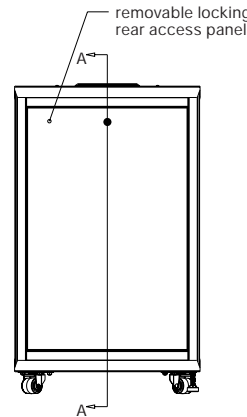

IRCS Series

basic dimensions

all dimensions in inches unless otherwise noted [all dimensions in brackets are in millimeters]

bottom view

back view

Part #	Weight Rating	"A" Overall Height	"B" Front Opening Height	Rackspaces
IRCS-1824	500 lbs/227 kg	38.62 [981]	31.59 [802]	18 [31.50"]
IRCS-2724	750 lbs/340 kg	54.37 [1381]	47.34 [1202]	27 [47.25"]
IRCS-3524	1000 lbs/454 kg	68.37 [1737]	61.34 [1558]	35 [61.25"]
IRCS-4224	1,200 lbs/544 kg	80.62 [2048]	73.59 [1869]	42 [73.50"]

what great systems are built on.™

A brand of **legrand**

Middle Atlantic Products

middleatlantic.com | middleatlantic.ca