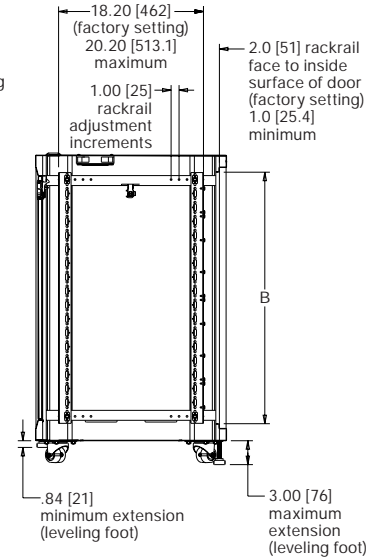

middleatlantic.com | middleatlantic.ca

IRCS Series

basic dimensions

all dimensions in inches unless otherwise noted [all dimensions in brackets are in millimeters]

top view

bottom view

front view

side view

back view

section a-a
front door not shown

Part #	Weight Rating	"A" Overall Height	"B" Front Opening Height	Rackspaces
IRCS-1824	500 lbs/227 kg	38.62 [981]	31.59 [802]	18 [31.50"]
IRCS-2724	750 lbs/340 kg	54.37 [1381]	47.34 [1202]	27 [47.25"]
IRCS-3524	1000 lbs/454 kg	68.37 [1737]	61.34 [1558]	35 [61.25"]
IRCS-4224	1,200 lbs/544 kg	80.62 [2048]	73.59 [1869]	42 [73.50"]