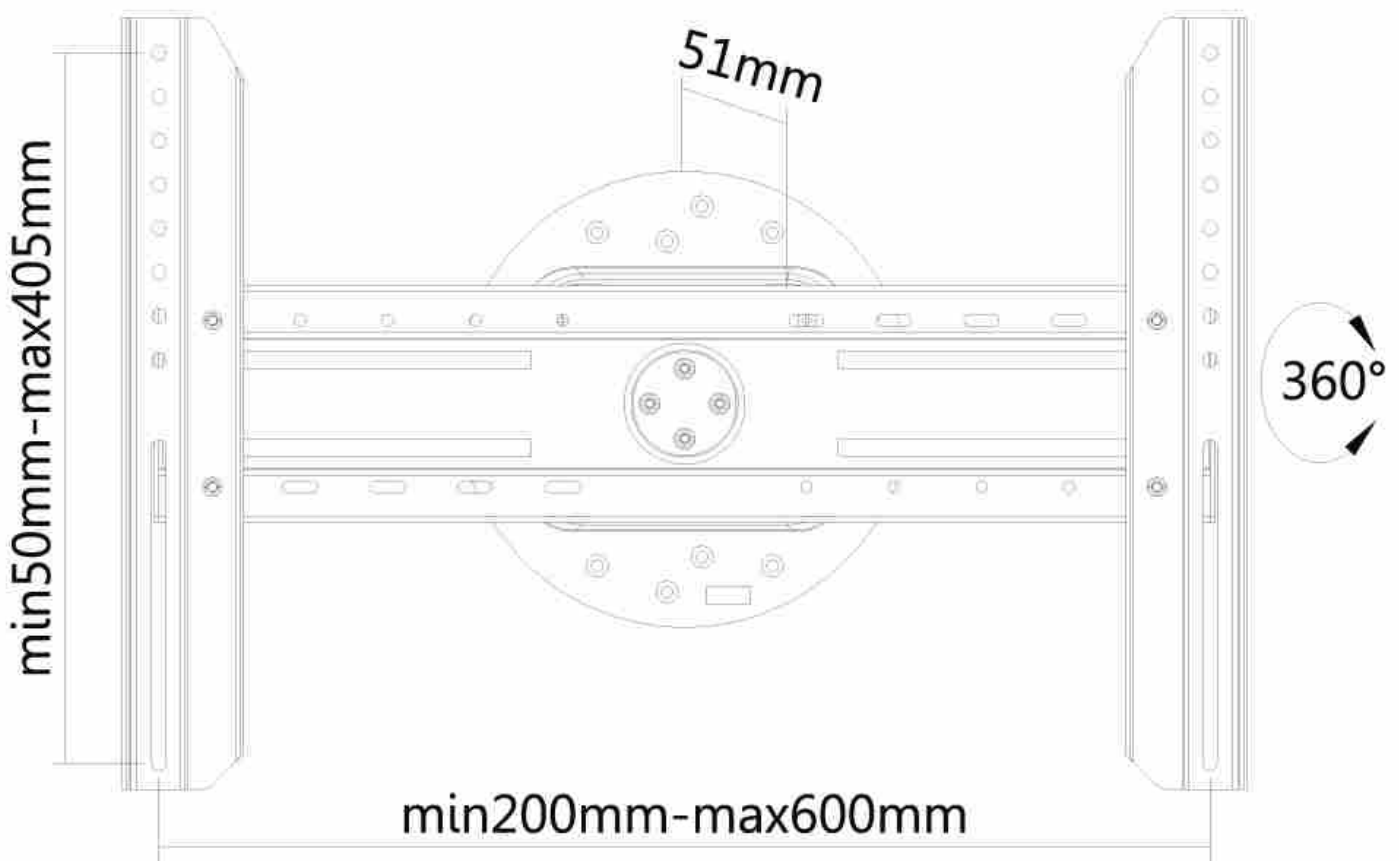

LED-WR100BLACK

NEOMOUNTS TV WALL MOUNT

Neomounts