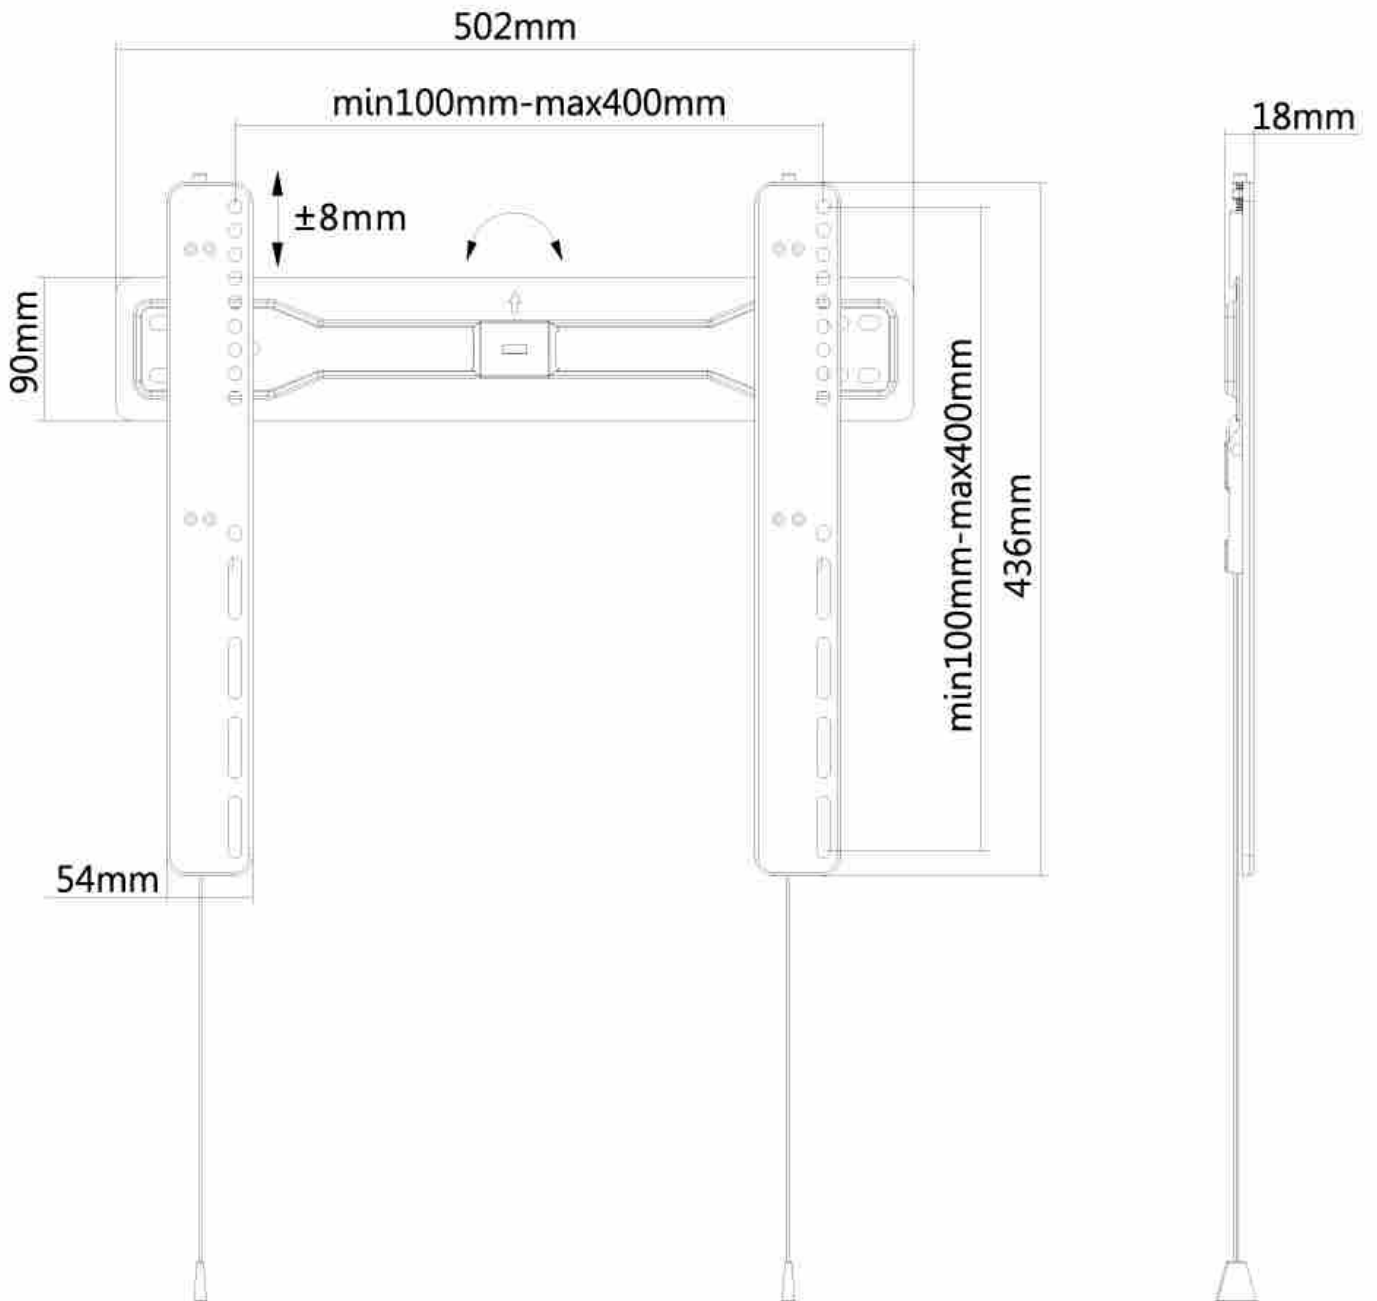

LED-W400BLACK

NEOMOUNTS TV WALL MOUNT

Neomounts