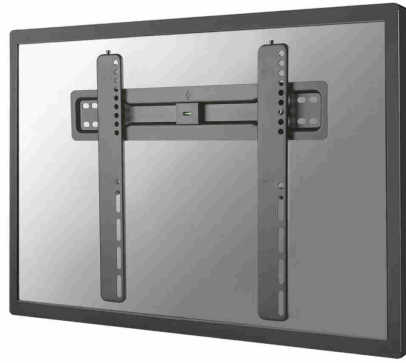

LED-W400BLACK

NEOMOUNTS TV WALL MOUNT

SPECIFICATIONS

GENERAL

Min. screen size*	32 inch
Max. screen size*	55 inch
Max. weight	35 kg (per screen)
Screens	1
VESA minimum	100x100 mm
VESA maximum	400x400 mm
Distance to wall	1,8 cm

Neomounts

Neomounts

Neomounts TV/Monitor Wall Mount (fixed) for 32"-55" Screen - Black

The Neomounts wall mount, model LED-W400BLACK is a fixed wall mount for flat screens up to 55". This mount is a great choice when you want the ultimate viewing flexibility with your flat screen. Depth of this mount is 1,8 centimetres.

Neomounts LED-W400BLACK is suitable for screens up to 55". The weight capacity of this product is 35 kg. The wall mount is suitable for screens that meet VESA hole patterns between 100x100 and 400x400 mm.

Create a clean design ambiance for your flat screen TV in a living room, bedroom or public environment.

All installation material is included with the product.

LED-W400BLACK

NEOMOUNTS TV WALL MOUNT

Neomounts