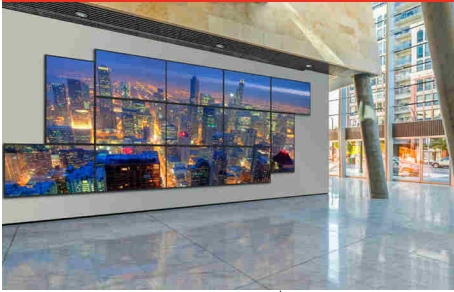

DS-VW775-QR

**Mounting Pattern**  
200 x 200 up to  
600 x 400mm

**Max Load**  
125lb  
(56.8kg)

**SMARTMOUNT.**

# Supreme Full Service Video Wall Mount with Quick Release

FOR 46" TO 60" DISPLAYS

Peerless-AV's SmartMount® Supreme Full Service Video Wall Mount with Quick Release raises the bar of excellence with an enhanced feature set centered on ease of install and display alignment. With the addition of tool-less lateral micro-adjustment, the Supreme offers 1.5" of fine tune adjustment on each of the X, Y and Z axis. Serviceability is easier than ever before with a gentle press to release mechanism, any display in the video wall configuration can be quickly extended for maintenance. Reusable spacers can be used for both portrait and landscape applications resulting in a faster install and lower cost. Enhanced cable management allows the cables to effortlessly travel in and out with the display, preventing them from getting pinched or pulled loose when extended.

- Accommodates displays in landscape and portrait orientation
- Integrated cable management allow cables to move in and out with the display
- Modular mount for unlimited video wall display configurations
- Security hardware option deters tampering and theft
- Compatible up to VESA® 600 x 400mm