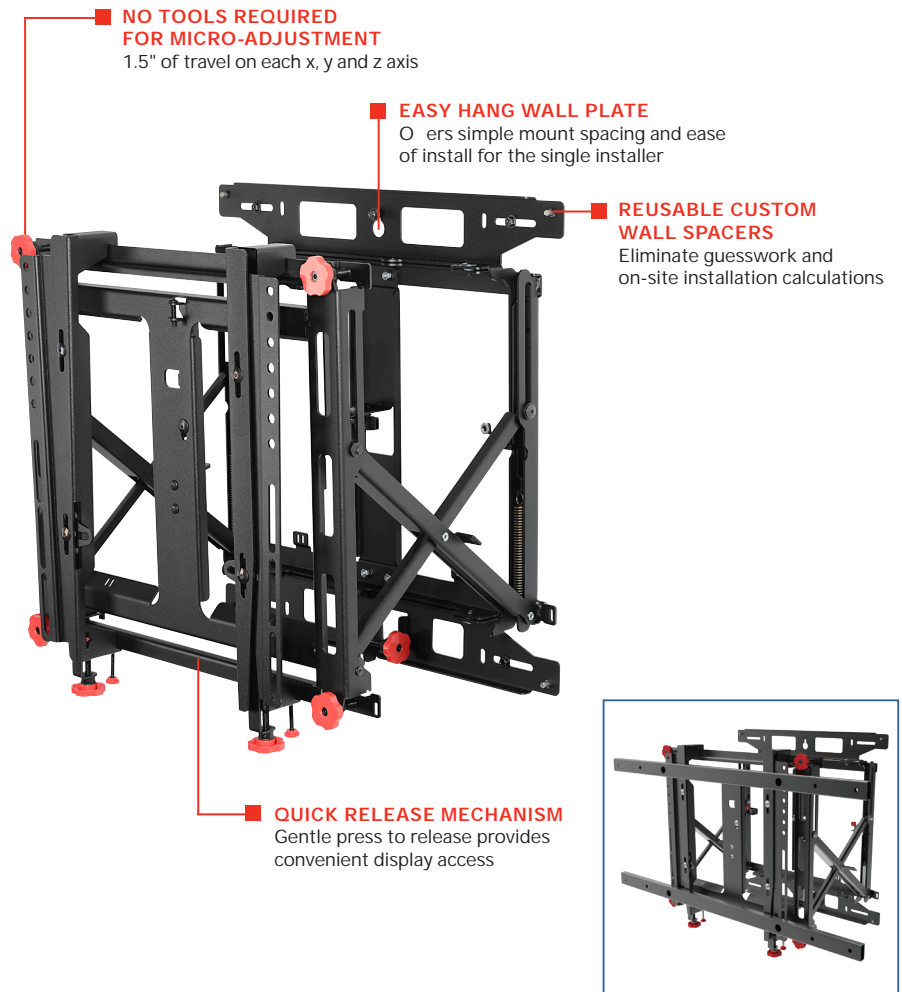

DS-VW775-QR

**Mounting Pattern**  
200 x 200 up to  
600 x 400mm

**Max Load**  
125lb  
(56.8kg)

**SMARTMOUNT.**

# Supreme Full Service Video Wall Mount with Quick Release

FOR 46" TO 60" DISPLAYS

Peerless-AV's SmartMount® Supreme Full Service Video Wall Mount with Quick Release raises the bar of excellence with an enhanced feature set centered on ease of install and display alignment. With the addition of tool-less lateral micro-adjustment, the Supreme offers 1.5" of fine tune adjustment on each of the X, Y and Z axis. Serviceability is easier than ever before with a gentle press to release mechanism, any display in the video wall configuration can be quickly extended for maintenance. Reusable spacers can be used for both portrait and landscape applications resulting in a faster install and lower cost. Enhanced cable management allows the cables to effortlessly travel in and out with the display, preventing them from getting pinched or pulled loose when extended.

- Accommodates displays in landscape and portrait orientation
- Integrated cable management allow cables to move in and out with the display
- Modular mount for unlimited video wall display configurations
- Security hardware option deters tampering and theft
- Compatible up to VESA® 600 x 400mm

**peerless-AV®**  
Driving Technology Through Innovation

DS-VW775-QR SmartMount® Supreme Full Service Video Wall Mount with Quick Release for 46"-60" Displays

Product Specifications

	DIMENSIONS (W x H x D)	PRODUCT WEIGHT	LOAD CAPACITY	FINISH	AVAILABLE COLORS
DS-VW775-QR	21.25" x 21.46" x 3.15" - 14.56" (540 x 545 x 80 - 370mm)	34.2lb (15.5kg)	125lb (56.8kg)	Powder Coat, Textured	Black