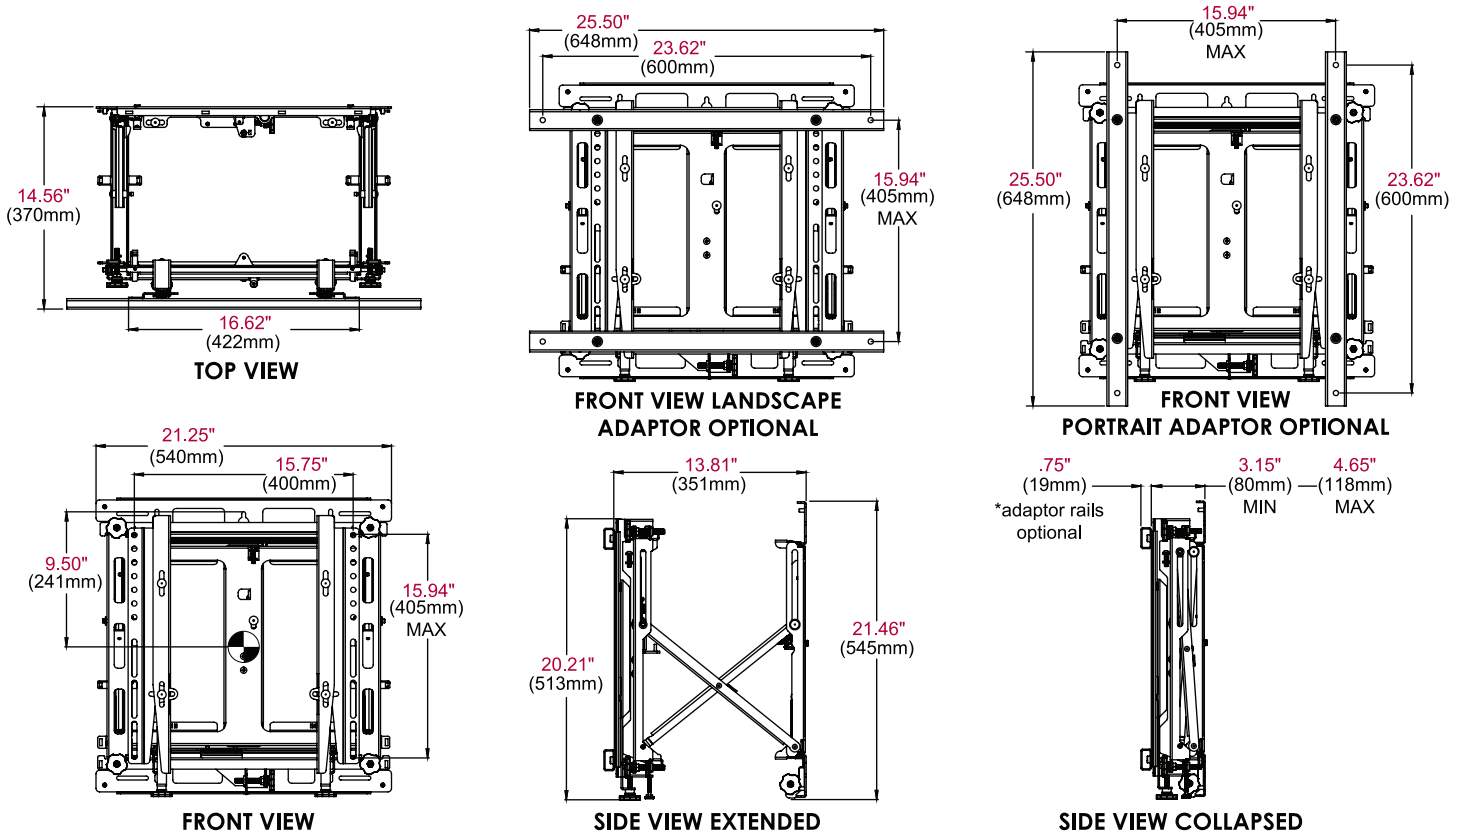

DS-VW775-QR SmartMount® Supreme Full Service Video Wall Mount with Quick Release for 46"-60" Displays

Product Specifications

	DIMENSIONS (W x H x D)	PRODUCT WEIGHT	LOAD CAPACITY	FINISH	AVAILABLE COLORS
DS-VW775-QR	21.25" x 21.46" x 3.15" - 14.56" (540 x 545 x 80 - 370mm)	34.2lb (15.5kg)	125lb (56.8kg)	Powder Coat, Textured	Black

Package Specifications

	PACKAGE SIZE (W x H x D)	PACKAGE SHIP WEIGHT	PACKAGE UPC CODE	PACKAGE CONTENTS	UNITS IN PACKAGE
DS-VW775-QR	30.36" x 23.63" x 4.50" (771 x 600 x 114mm)	38.2lb (17.4kg)	735029317173	Wall Mount, Adaptor Rails & Mounting Hardware	1

Accessories

- DS-VWRSxxx: Reusable Display Dedicated Spacers
- ACC-DHK: Display Handling Kit
- ACC-DHP6: Display Handling Replacement Pads, 6/pk

All dimensions = inch (mm)

Architect Specifications

The SmartMount® Supreme Full Service Video Wall Mount with Quick Release shall be a Peerless-AV model DS-VW775-QR and shall be located where indicated on the plans. Assembly and installation shall be done according to instructions provided by the manufacturer.

Visit peerless-av.com to see the complete line of AV solutions from Peerless-AV, including outdoor displays, kiosks, digital audio, display mounts, projector mounts, carts/stands, and a full assortment of accessories.

Peerless-AV
2300 White Oak Circle
Aurora, IL 60502 USA

(800) 865-2112
(630) 375-5100
Fax: (800) 359-6500

Peerless-AV EMEA
Unit 3 Watford Interchange
Colonial Way, Watford
Herts, WD24 4WP
United Kingdom
+44 (0) 1923 200100
Fax: +44 (0) 1923 200101

Peerless-AV Latin America
Av. de las Industrias 413
Parque Industrial Escobedo
General Escobedo, N.L.,
México, 66062
+52 (81) 8384-8300
Fax: +52 (81) 8384-8360