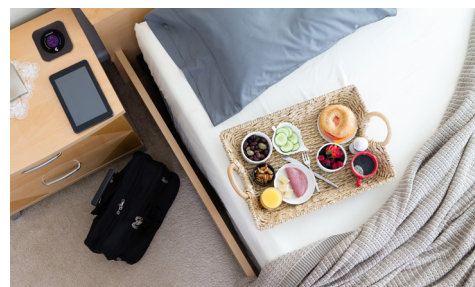

IN THE HOTEL

Opt for WiFi/Ethernet loading