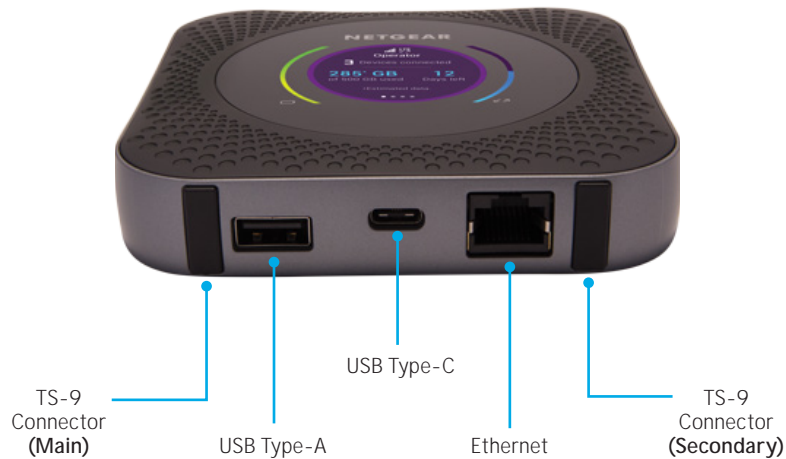

External Display

- 2.4" LCD panel

Battery Life

- All day & Night - 5040mAh battery for all day use

External Ports

- Ethernet Port
- USB-C Port
- Dual TS-9 external 3G/4G antennas connectors

Package Contents

- NETGEAR Nighthawk M1 Mobile Router
- Removable Lithium Ion (Li-ion) Battery
- AC charger and USB Type-C cable
- Quick Start Guide

NETGEAR® Nighthawk®

Nighthawk® M1 Mobile Router

Data Sheet

As your ultimate travel router, the Nighthawk M1 Mobile Router is a **premium mobile WiFi router, plus MORE**