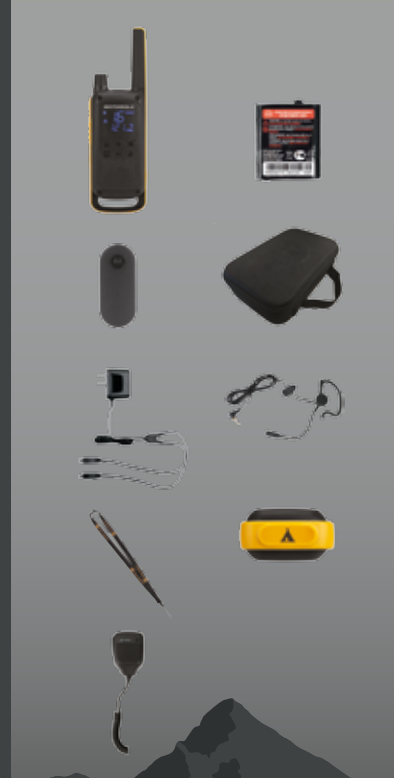

TALKABOUT™

MOTOROLA
SOLUTIONS

T82 EXTREME WALKIE-TALKIES CONQUER EVERY MOMENT

GO BEYOND

KEEPING YOU SAFER AND CONNECTED IN THE
HARSHEST OF ENVIRONMENTS

The TALKABOUT T82 Extreme is the rugged travel companion you need on your wildest adventures. With an IPX4 rating, the T82 EXTREME is weatherproof - able to withstand the harshest environments. The new hidden display comes alive when you need it and makes calling easier. The easy pairing button makes setup a breeze. A built-in LED torch provides emergency light when needed so you can read your map in the dark. And with essential accessories and a range of up to 10km*, the TALKABOUT T82 Extreme keeps you in touch whether you're on the roughest treks or highest peaks.

FEATURES

Hidden display
 LED torch
 Channel scan
 VOX
 Auto squelch
 Channel monitor
 Emergency alert button
 Easy pairing
 Dual channel monitor

MECHANICAL

Keypad lock
 Battery level indicator
 Belt clip
 Micro USB port for charging
 2.5 mm headset jack
 Weatherproof IPx4

ALERTS

20 call tones
 Vibrate alert
 Keypad tones
 Talk confirmation tone/Roger beep

POWER

Rechargeable NiMH pack (included)
 Compatible with standard AA-sized batteries

BATTERY LIFE

NiMH 800 mAH (included) - up to 18 hours***
 NiMH 1300 mAH high capacity (optional) - up to 26 hours***

CHARGING

Micro USB charger (included)
 Compatible with drop-in charging dock (sold separately)

SKIING

HIKING

BIKING

CLIMBING

SNOW BOARDING

PACKAGE CONTENTS