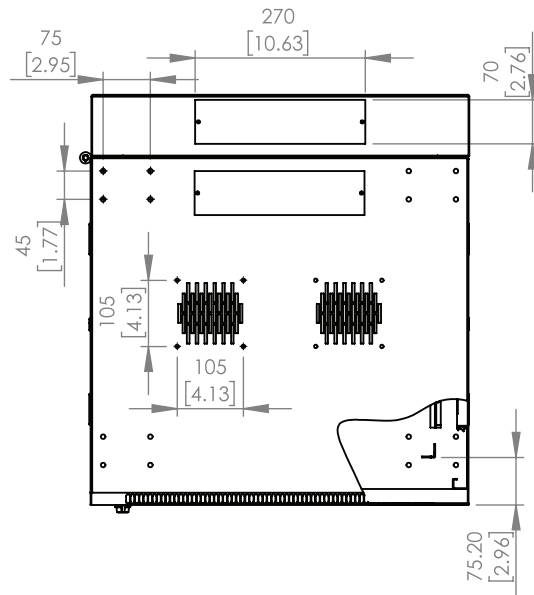

# 12U Hinged Wall-Mount Rack Enclosure

RK1224WALHM

mm  
[in]