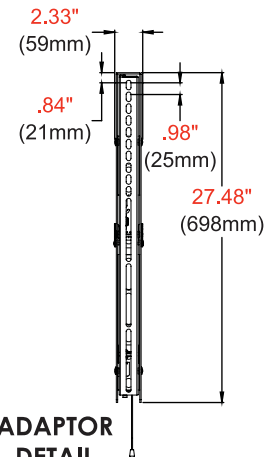

- Universal mounts displays with mounting patterns up to 494 x 650mm (19.45" W x 25.59" H)
- Low-profile design holds display only 1.70" (43mm) from the wall
- Easy hang wall plate allows a bolt to be pre-installed to ease wall plate installation
- Lateral display adjustment up to 3.38" (85.9mm)
- 1" of post-installation vertical adjustment provides flexibility in the installation
- Includes fastener pack with all necessary mounting and display attachment hardware (including M10)

SFP680 SmartMount® Universal Portrait Flat Wall Mount for 46" to 90" Displays - Security Models

Product Specifications

| | DIMENSIONS (W x H x D) | PRODUCT WEIGHT | LOAD CAPACITY | FINISH | AVAILABLE COLORS |
|--------|---|-----------------|---------------|-------------------------------|------------------|
| SFP680 | 22.00" x 27.48" x 1.70" (559 x 698 x 43mm) | 11.95lb (5.4kg) | 350lb (158kg) | Scratch Resistant Fused Epoxy | Semi-Gloss Black |

Package Specifications

| | PACKAGE SIZE (W x H x D) | PACKAGE SHIP WEIGHT | PACKAGE UPC CODE | PACKAGE CONTENTS | UNITS IN PACKAGE |
|--------|--|---------------------|------------------|---|------------------|
| SFP680 | 28.50" x 4.10" x 15.60" (725 x 105 x 395mm) | 14.95lb (6.78kg) | 735029314202 | Wall Mount, Wall and Display Installation Hardware, Installation Instructions | 1 |

All dimensions = inch (mm)

WALL PLATE DETAIL

FRONT VIEW

SIDE VIEW

ADAPTOR DETAIL

Architect Specifications

The SmartMount® Universal Portrait Flat Wall Mount shall be a Peerless-AV model SFP680 and shall be located where indicated on the plans. Assembly and installation shall be done according to instructions provided by the manufacturer.