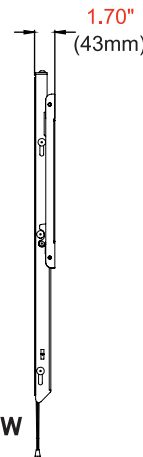

- Universal mounts displays with mounting patterns up to 494 x 650mm (19.45" W x 25.59" H)
- Low-profile design holds display only 1.70" (43mm) from the wall
- Easy hang wall plate allows a bolt to be pre-installed to ease wall plate installation
- Lateral display adjustment up to 3.38" (85.9mm)
- 1" of post-installation vertical adjustment provides flexibility in the installation
- Includes fastener pack with all necessary mounting and display attachment hardware (including M10)

SFP680 SmartMount® Universal Portrait Flat Wall Mount for 46" to 90" Displays - Security Models

Product Specifications

| | DIMENSIONS (W x H x D) | PRODUCT WEIGHT | LOAD CAPACITY | FINISH | AVAILABLE COLORS |
|--------|---|-----------------|---------------|-------------------------------|------------------|
| SFP680 | 22.00" x 27.48" x 1.70" (559 x 698 x 43mm) | 11.95lb (5.4kg) | 350lb (158kg) | Scratch Resistant Fused Epoxy | Semi-Gloss Black |

Package Specifications

| | PACKAGE SIZE (W x H x D) | PACKAGE SHIP WEIGHT | PACKAGE UPC CODE | PACKAGE CONTENTS | UNITS IN PACKAGE |
|--------|--|---------------------|------------------|---|------------------|
| SFP680 | 28.50" x 4.10" x 15.60" (725 x 105 x 395mm) | 14.95lb (6.78kg) | 735029314202 | Wall Mount, Wall and Display Installation Hardware, Installation Instructions | 1 |

All dimensions = inch (mm)

WALL PLATE DETAIL

FRONT VIEW

SIDE VIEW

ADAPTOR DETAIL

Architect Specifications

The SmartMount® Universal Portrait Flat Wall Mount shall be a Peerless-AV model SFP680 and shall be located where indicated on the plans. Assembly and installation shall be done according to instructions provided by the manufacturer.