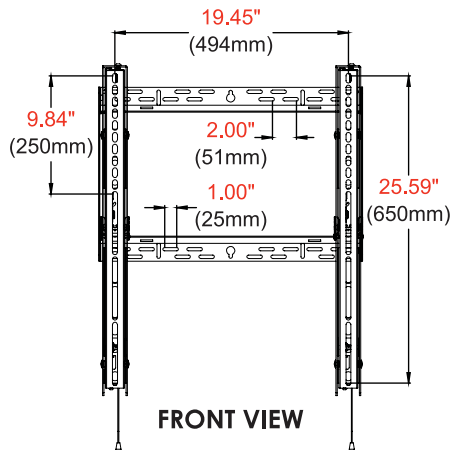

- Universal mounts displays with mounting patterns up to 494 x 650mm (19.45" W x 25.59" H)
- Low-profile design holds display only 1.70" (43mm) from the wall
- Easy hang wall plate allows a bolt to be pre-installed to ease wall plate installation
- Lateral display adjustment up to 3.38" (85.9mm)
- 1" of post-installation vertical adjustment provides flexibility in the installation
- Includes fastener pack with all necessary mounting and display attachment hardware (including M10)

SFP680 SmartMount® Universal Portrait Flat Wall Mount for 46" to 90" Displays - Security Models

Product Specifications

| | DIMENSIONS (W x H x D) | PRODUCT WEIGHT | LOAD CAPACITY | FINISH | AVAILABLE COLORS |
|--------|---|-----------------|---------------|-------------------------------|------------------|
| SFP680 | 22.00" x 27.48" x 1.70" (559 x 698 x 43mm) | 11.95lb (5.4kg) | 350lb (158kg) | Scratch Resistant Fused Epoxy | Semi-Gloss Black |

Package Specifications

| | PACKAGE SIZE (W x H x D) | PACKAGE SHIP WEIGHT | PACKAGE UPC CODE | PACKAGE CONTENTS | UNITS IN PACKAGE |
|--------|--|---------------------|------------------|---|------------------|
| SFP680 | 28.50" x 4.10" x 15.60" (725 x 105 x 395mm) | 14.95lb (6.78kg) | 735029314202 | Wall Mount, Wall and Display Installation Hardware, Installation Instructions | 1 |

All dimensions = inch (mm)

WALL PLATE DETAIL

FRONT VIEW

SIDE VIEW

ADAPTOR DETAIL

Architect Specifications

The SmartMount® Universal Portrait Flat Wall Mount shall be a Peerless-AV model SFP680 and shall be located where indicated on the plans. Assembly and installation shall be done according to instructions provided by the manufacturer.