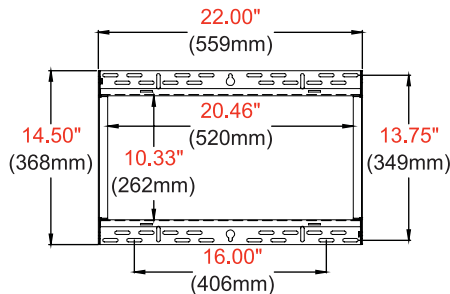

SFP680 SmartMount® Universal Portrait Flat Wall Mount for 46" to 90" Displays - Security Models

Product Specifications

	DIMENSIONS (W x H x D)	PRODUCT WEIGHT	LOAD CAPACITY	FINISH	AVAILABLE COLORS
SFP680	22.00" x 27.48" x 1.70" (559 x 698 x 43mm)	11.95lb (5.4kg)	350lb (158kg)	Scratch Resistant Fused Epoxy	Semi-Gloss Black

Package Specifications

	PACKAGE SIZE (W x H x D)	PACKAGE SHIP WEIGHT	PACKAGE UPC CODE	PACKAGE CONTENTS	UNITS IN PACKAGE
SFP680	28.50" x 4.10" x 15.60" (725 x 105 x 395mm)	14.95lb (6.78kg)	735029314202	Wall Mount, Wall and Display Installation Hardware, Installation Instructions	1

Accessories

- ACC309: Video Conference Shelf
- ACC615: 6-pack Metal Stud Fastener Kit
- ACC925: Security Fasteners for V200x200 to V800x400 Mounts
- ACC-M835: Security Fast-Pack, M8x25 & M8x35
- ACC-UCM: Universal AV Component Mount
- ACC-V600X: 600mm Extension for 400mm Adaptors
- ACC-V900X: 600, 800 or 900mm Extension for 400mm Adaptors
- ESHV models: AV Wall Shelves
- IBA4-W: Easy Mount Recessed Low Voltage Cable Plate
- IBA5-W: Recessed Low Voltage Media Plate w/ Duplex Surge Protector
- IB14X9-W: 14x9" In-Wall Box
- IB14X9-AC-W: 14x9" In-Wall Box with Duplex Surge Protector
- IB14X14-W: 14x14" In-Wall Box
- IB14X14-AC-W: 14x14" In-Wall Box with Duplex Surge Protector

All dimensions = inch (mm)

WALL PLATE DETAIL