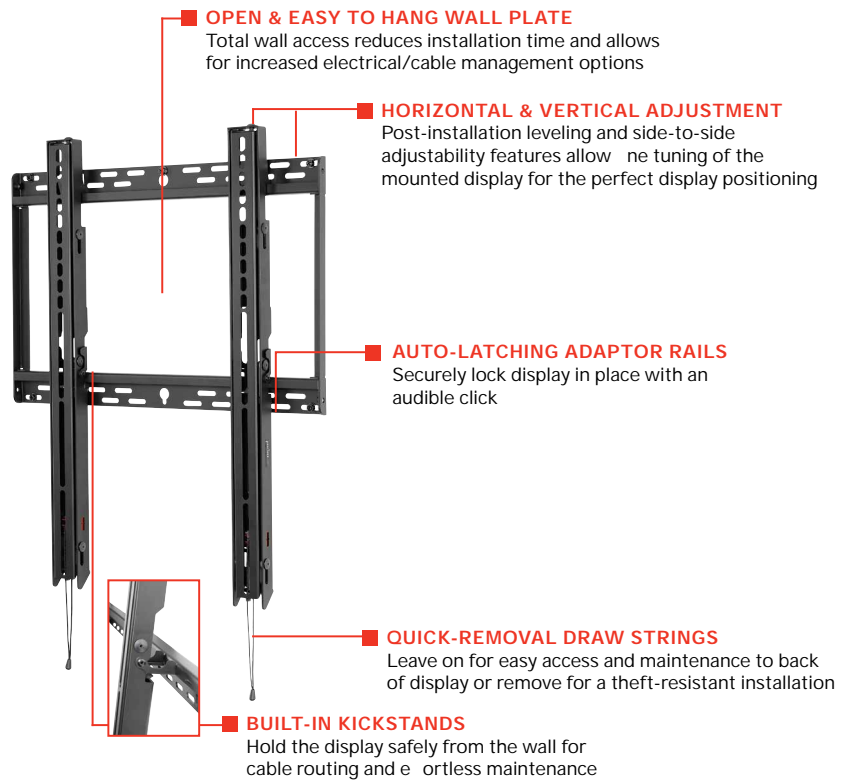

SFP680

Mounting Pattern
494 x 650mm
(19.45" x 25.59")

Max Load
350lb
(158kg)

SMARTMOUNT

Universal Portrait Flat Wall Mount

FOR 46" TO 90" DISPLAYS*

Peerless-AV's SmartMount® Universal Portrait Flat Wall Mount delivers an ultra-slim profile designed to hold large displays up to 350lb. Installation and maintenance are made easy with the SFP680's robust feature set. Auto-latching adaptor rails automatically secure the display without the use of a tool. The mount's built-in kickstand holds the display safely from the wall during cable routing, while the open wall plate allows for increased electrical and cable management options. Horizontal and vertical display adjustment allow for quick re-tuning of the mounted display.

- Universal mounts displays with mounting patterns up to 494 x 650mm (19.45" W x 25.59" H)
- Low-profile design holds display only 1.70" (43mm) from the wall
- Easy hang wall plate allows a bolt to be pre-installed to ease wall plate installation
- Lateral display adjustment up to 3.38" (85.9mm)
- 1" of post-installation vertical adjustment provides flexibility in the installation
- Includes fastener pack with all necessary mounting and display attachment hardware (including M10)

SFP680 SmartMount® Universal Portrait Flat Wall Mount for 46" to 90" Displays - Security Models

Product Specifications

| | DIMENSIONS (W x H x D) | PRODUCT WEIGHT | LOAD CAPACITY | FINISH | AVAILABLE COLORS |
|--------|---|-----------------|---------------|-------------------------------|------------------|
| SFP680 | 22.00" x 27.48" x 1.70" (559 x 698 x 43mm) | 11.95lb (5.4kg) | 350lb (158kg) | Scratch Resistant Fused Epoxy | Semi-Gloss Black |