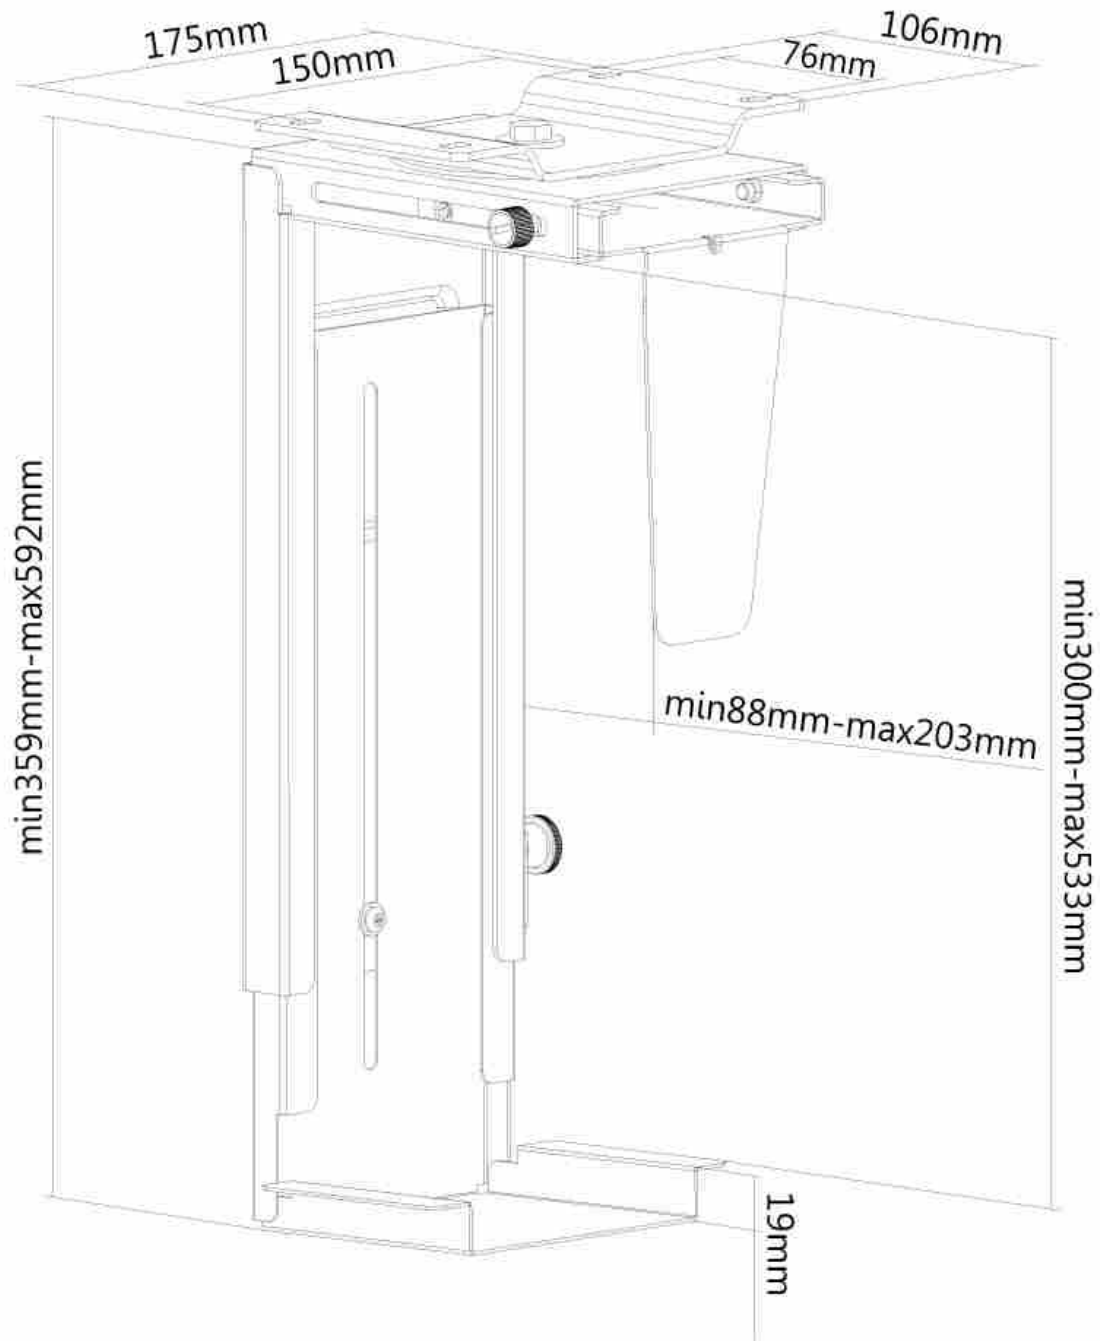

NM-CPU100BLACK

NEOMOUNTS CPU HOLDER

Neomounts