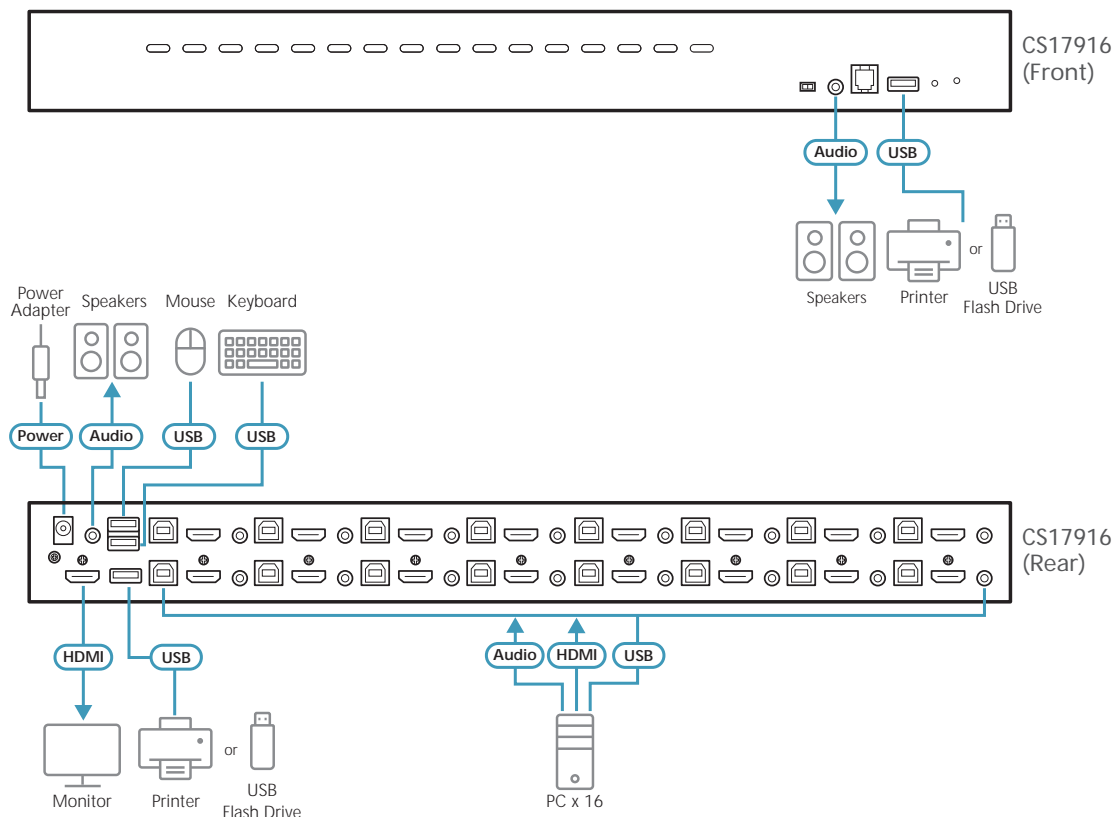

Highlights

Easy Operation	• Computer selection via front panel pushbuttons, hotkeys, and multilingual on-screen display (OSD) menu • Multilingual OSD supports English, German, Japanese, Traditional Chinese, Simplified Chinese, Spanish, Russian, and French
Auto Scan and Broadcast Mode	• Auto Scan Mode for monitoring all computers • Broadcast mode sends commands from the console to all computers, allowing users to perform operations (such as software installation, upgrades, shutdowns, etc.) simultaneously
Multi-Display	Stacks up to 8 CS1798 / CS17916 units and display video from up to 8 monitors (dual display / triple display / quad display / multi-display)
Superior Video Quality	Superior video quality – supports up to 1080p / 1920 x 1200 @ 60 Hz*
Video DynaSync™	Exclusive ATEN technology eliminates boot-up display problems and optimizes resolution when switching between ports
OSD Backup / Restore	Enables the administrator to back up the switch's configuration and user profile information

* CS1798 / CS17916 supports the resolution up to 1920 x 1080 @ 60 Hz. Please make sure that the resolution of your connected source is 1920 x 1080 @ 60 Hz or lower in order to avoid compatibility issues.