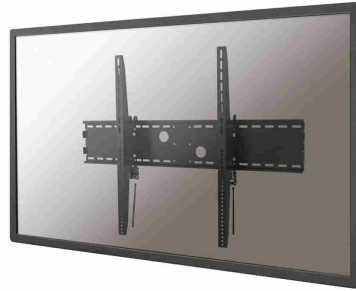

LFD-W2000

NEOMOUNTS TV WALL MOUNT

SPECIFICATIONS

GENERAL

Min. screen size*	60 inch
Max. screen size*	100 inch
Max. weight	125 kg (per screen)
Screens	1
VESA minimum	200x200 mm
VESA maximum	1000x800 mm
Distance to wall	13 cm

FUNCTIONALITY

Type	Tilt
Tilt (degrees)	30°
Adjustment type	None

INFORMATION

Color	Black
Main material	Steel
Warranty	5 year
EAN code	8717371445430

*Please note: The inch sizes stated are just an indication, combined with the weight and VESA sizes. The maximum weight and VESA size are absolute restrictions for the products and should not be exceeded.

Neomounts

Neomounts

Neomounts TV/Monitor Wall Mount (tiltable) for 60"-100" Screen - Black).

The Neomounts wall mount, model LFD-W2000 is a tiltable wall mount for flat screens up to 100" (254 cm). This mount is a great choice when you want the ultimate viewing flexibility with your flat screen. Depth of this mount is 13 centimetres.

Neomounts' tilt (-15°|+15°) technology allows the mount to change to any viewing angle to fully benefit from the capabilities of the flat screen.

Neomounts LFD-W2000 is suitable for screens up to 100" (254 cm). The weight capacity of this product is 125 kg. The wall mount is suitable for screens that meet VESA hole pattern 200x200 to 1000x800mm.