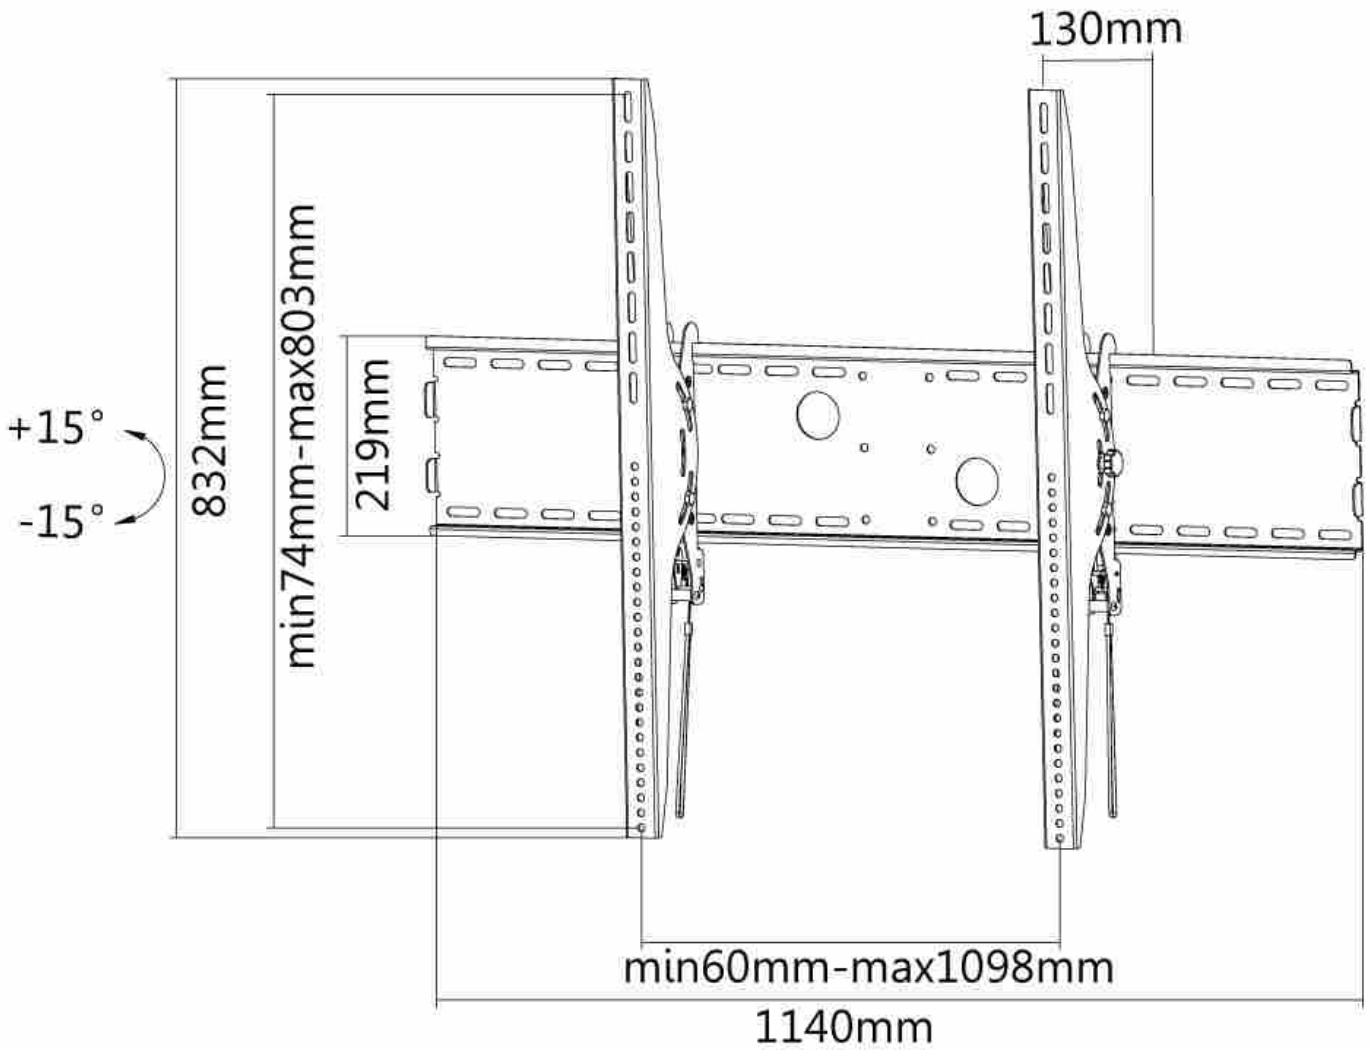

LFD-W2000

NEOMOUNTS TV WALL MOUNT

Neomounts