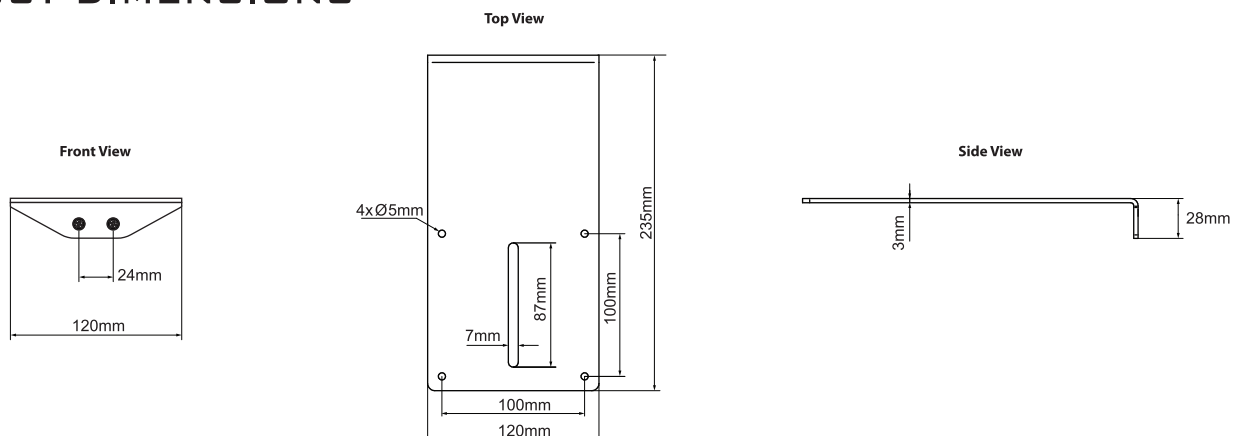

BT7863

VIDEO CONFERENCING CAMERA SHELF INSTALLATION GUIDE & PARTS LIST

This Pack Contains 1 Mount

PLEASE KEEP THIS FOR FUTURE REFERENCE

FEATURES

- Fits most VC cameras with 1/4" thread
- Features 100 x 100mm fixing points
- Max load 4kg
- Shelf Dimensions: 235mm x 120mm
- Compatible with B-Tech accessory collars for pole mounting, System X shelf adaptor *BT8390-SA* and System X columns
- Can also be wall mounted (*wall fixings not included*)

Registered Community Design N°: 004038040-0027

PARTS LIST

REF	PART NAME	QTY
1	SHELF	1
2	M4 x 10mm SCREW	4
3	UNC 1/4" x 1/2" SCREW	1

PRODUCT DIMENSIONS

B-TECH AUDIO VIDEO MOUNTS

HEAD OFFICE

B-Tech International Limited