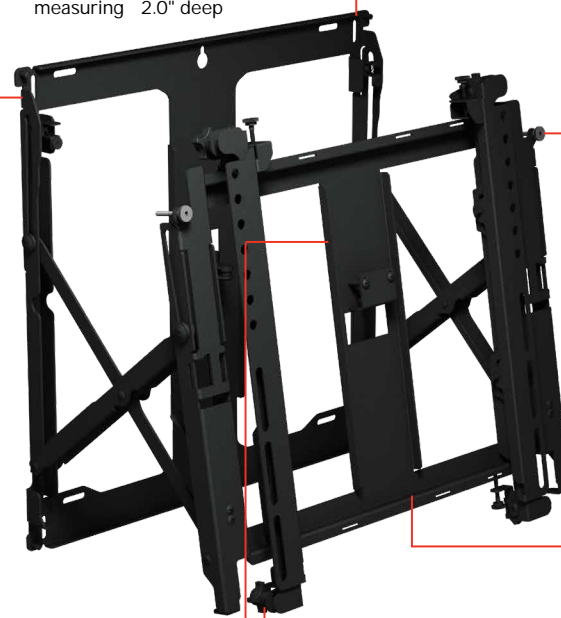

DS-VW755S

Mounting Pattern
200 x 200 up to
400 x 400mm

Max Load
80lb
(36.4kg)

SMARTMOUNT.

Full Service Thin Video Wall Mount with Quick Release

FOR 46" TO 65" DISPLAYS

The SmartMount® Full Service Thin Video Wall Mount with Quick Release offers an easy to install solution for both landscape and portrait applications. When overall video wall depth is a concern, the DS-VW755S provides ADA compliance when mounting displays measuring 2" deep or less. Designed for quick service access in recessed video wall applications, the DS-VW755S provides versatility for integrators. Tool-less micro adjustment at eight points allows the mount to overcome uneven walls, creating a seamless video wall display.

■ **ADA COMPLIANT**
When mounting displays measuring 2.0" deep

■ **REUSABLE CUSTOM WALL SPACERS**
Eliminate guesswork and on-site installation calculations

■ **STABILIZING JACK SCREW**
Provides rigid display alignment

■ **EASE OF SERVICE**
Extend the display into a negative tilt position

■ **NO TOOLS REQUIRED FOR MICRO-ADJUSTMENT**
Simple, tool-less micro-adjustments at 8 points seamlessly align the displays

■ **QUICK RELEASE MECHANISM**
Provides convenient display access in recessed applications

- Quick release can be disabled with a locking screw to prevent unintentional pop-outs
- Accommodates displays in landscape and portrait orientation
- Modular mount for unlimited video wall display configurations
- Integrated cable management tie-backs make display-to-display cabling simple
- VESA® 200 x 200 up to 400 x 400mm compliant