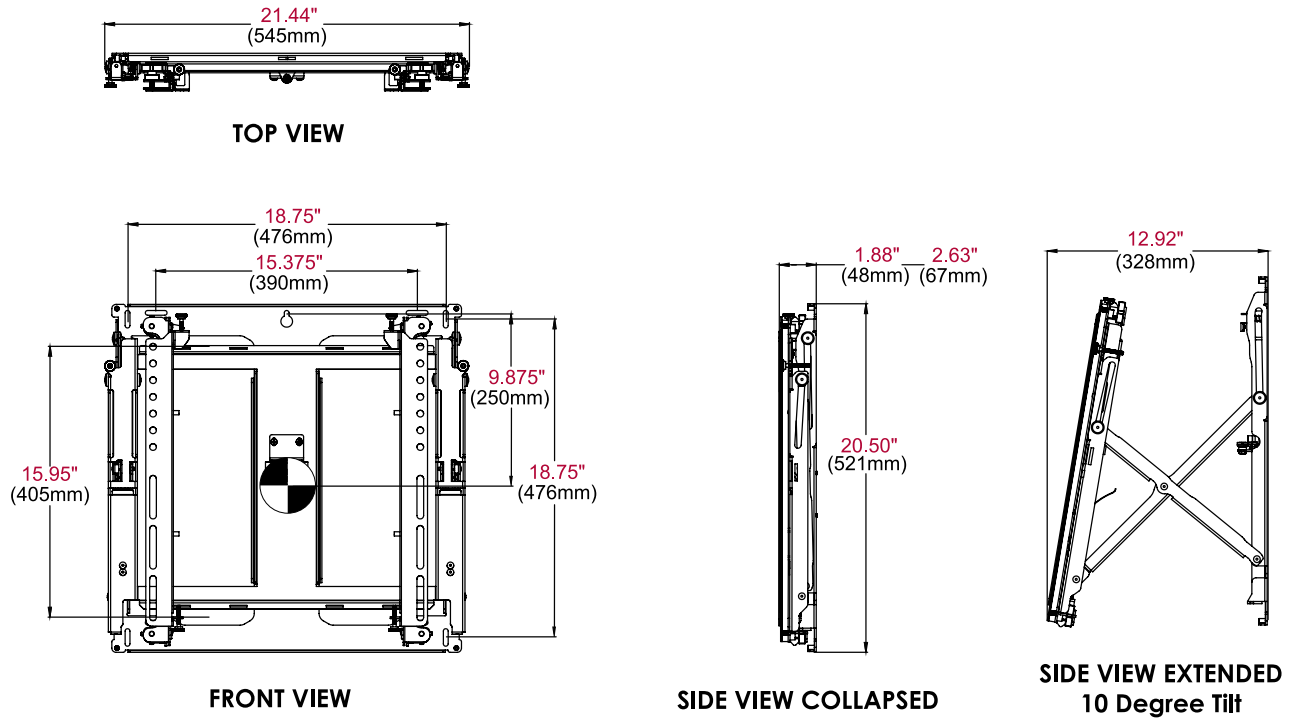

DS-VW755S SmartMount® Full Service Thin Video Wall Mount with Quick Release for 46"-65" Displays

Product Specifications

	DIMENSIONS (W x H x D)	PRODUCT WEIGHT	LOAD CAPACITY	FINISH	AVAILABLE COLORS
DS-VW755S	21.44" x 20.50" x 1.88"-2.63" (545 x 521 x 48 - 67mm)	20.9lb (9.5kg)	80lb (36.4kg)	Textured	Black

Package Specifications

	PACKAGE SIZE (W x H x D)	PACKAGE SHIP WEIGHT	PACKAGE UPC CODE	PACKAGE CONTENTS	UNITS IN PACKAGE
DS-VW755S	30.00" x 21.50" x 2.50" (762 x 546 x 63mm)	25.4lb (11.5kg)	735029302438	Wall Mount Assembly, Mounting Attachment Rails & Fasteners	1

Accessories

- ACC-V600X: Adaptor for VESA® 600 x 400mm Mounting Patterns
- ACC-DHK: Display Handling Kit
- ACC-DHP6: Display Handling Kit Replacement Pads - 6pk
- DS-VWRSXXX: Reusable Display Dedicated Spacers

All dimensions = inch (mm)

Architect Specifications

The SmartMount® Full Service Thin Video Wall Mount with Quick Release shall be a Peerless-AV model DS-VW755S and shall be located where indicated on the plans. Assembly and installation shall be done according to instructions provided by the manufacturer.

Visit peerless-av.com to see the complete line of AV solutions from Peerless-AV, including outdoor displays, kiosks, digital audio, display mounts, projector mounts, carts/stands, and a full assortment of accessories.

Peerless-AV
2300 White Oak Circle
Aurora, IL 60502 USA

(800) 865-2112
(630) 375-5100
Fax: (800) 359-6500

Peerless-AV EMEA
Unit 3 Watford Interchange
Colonial Way, Watford
Herts, WD24 4WP
United Kingdom
+44 (0) 1923 200100
Fax: +44 (0) 1923 200101

Peerless-AV Latin America
Av. de las Industrias 413
Parque Industrial Escobedo
General Escobedo, N.L.,
México, 66062
+52 (81) 8384-8300
Fax: +52 (81) 8384-8360