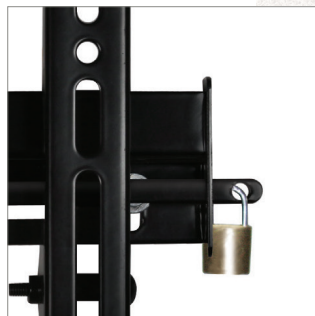

## UNIVERSAL FLAT SCREEN WALL MOUNT

Designed to mount large sized screens just 20mm from the wall, with its low-profile design the BTV520 is ideal for home installations. Suitable for concrete, brick or stud walls up to 32", this mount features a simple 'hook-on' installation and post installation screen alignment to make screen mounting as quick and simple as possible. The BTV520 also features a security locking bar to help prevent un-authorised removal of the screen. All mounting hardware included.

### SPECIFICATION

Recommended screen size	up to 65"
Max load	70kg
VESA® & non-VESA fixings	up to 825 x 500
Distance from wall	20mm
Colour	Black

### FEATURES

- Low profile design for a close to the wall installation
- Post installation screen alignment for perfect screen positioning
- Security locking bar to prevent unauthorised screen removal
- Suitable for concrete, brick or stud walls up to 32"
- Simple 'hook-on' installation
- All mounting hardware included
- Available in Black

Low profile design mounts screen only 20mm from wall

Locking bar for secure installation (padlock not included)

Supplied in retail packaging, ideal for the consumer market

All fixings and mounting hardware included