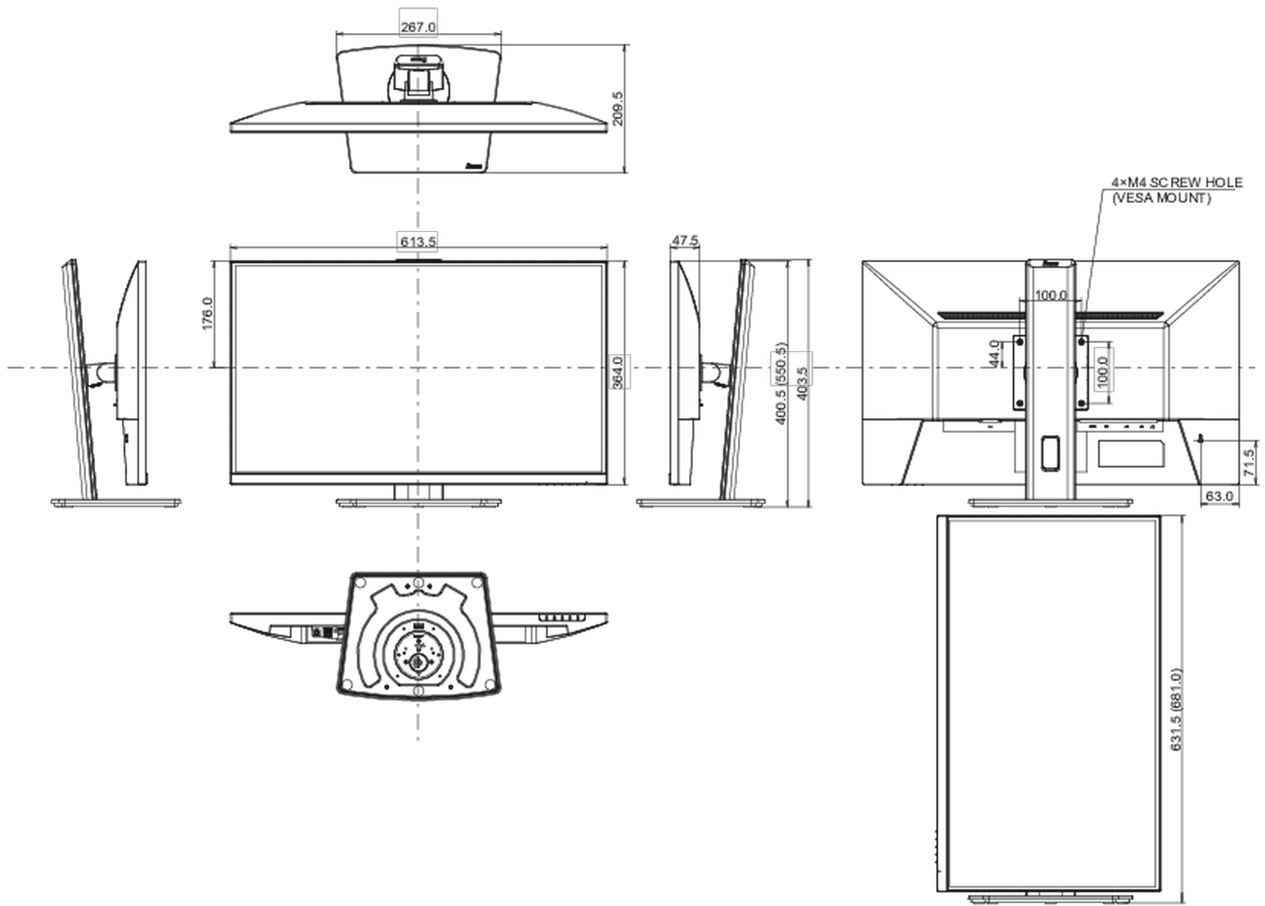

## 04 MECHANICAL

Display position adjustments	height, swivel, tilt, pivot (rotation both sides)
Height adjustment	150mm
Rotation (PIVOT function)	90°
Swivel stand	120°; 60° left; 60° right
Tilt angle	23° up; 5° down
VESA mounting	100 x 100mm

## 08 DIMENSIONS / WEIGHT

Product dimensions W x H x D	613.5 x 400.5 (550.5) x 209.5mm
Box dimensions W x H x D	691 x 447 x 142mm
Weight (without box)	5.6kg
Weight (with box)	7.3kg
EAN code	4948570124657