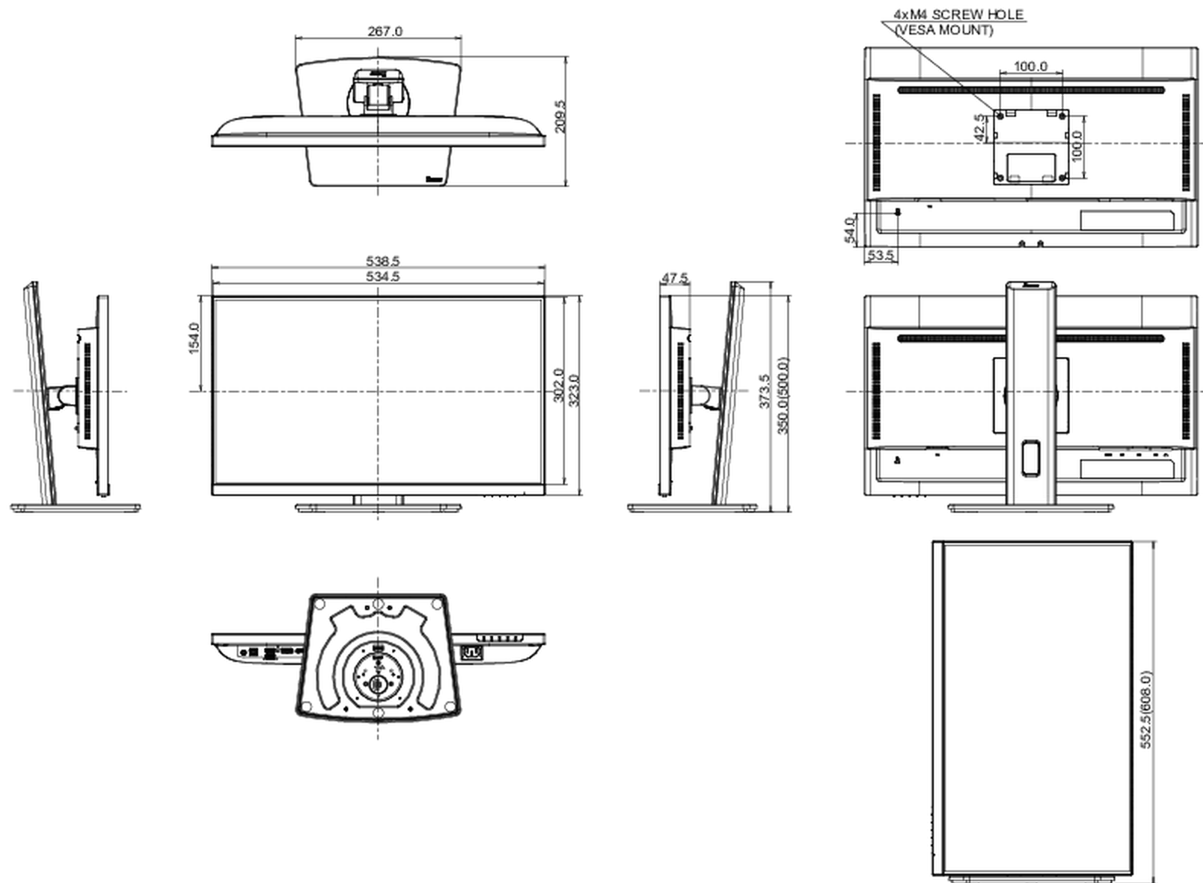

Design	3-side borderless
Diagonal	23.8", 60.5cm
Panel	IPS Panel Technology LED, matte finish
Native resolution	1920 x 1080 @100Hz (2.1 megapixel Full HD)
Aspect ratio	16:9
Panel brightness	300 cd/m ²
Static contrast	1300:1
Advanced contrast	80M:1
Response time (MPRT)	1ms
Viewing zone	horizontal/vertical: 178°/ 178°, right/left: 89°/89°, up/down: 89°/89°
Colour support	16.7mln
Horizontal Sync	30 - 110kHz
Viewable area W x H	527 x 296.5mm, 20.7 x 11.7"
Pixel pitch	0.275mm
Colour	matte, white

04 MECHANICAL

Display position adjustments	height, swivel, tilt, pivot (rotation both sides)
Height adjustment	150mm
Rotation (PIVOT function)	90°
Swivel stand	90°; 45 ° left; 45° right
Tilt angle	23° up; 5° down
VESA mounting	100 x 100mm

Cable management system yes

05 ACCESSORIES INCLUDED

Cables	power, HDMI, DP
Other	quick start guide, safety guide

06 POWER MANAGEMENT

Power supply unit	internal
Power supply	AC 100 - 240V, 50/60Hz
Power usage	19W typical, 0.5W stand by, 0.3W off mode

08 DIMENSIONS / WEIGHT

Product dimensions W x H x D	538.5 x 350 (500) x 209.5mm
Box dimensions W x H x D	685 x 405 x 126mm
Weight (without box)	4.9kg
Weight (with box)	6.9kg
EAN code	4948570125074

All trademarks and registered trademarks acknowledged. E & O E. Specification subject to change without notice. All LCD's comply with ISO-9241-307:2008 in connection with pixel defects.