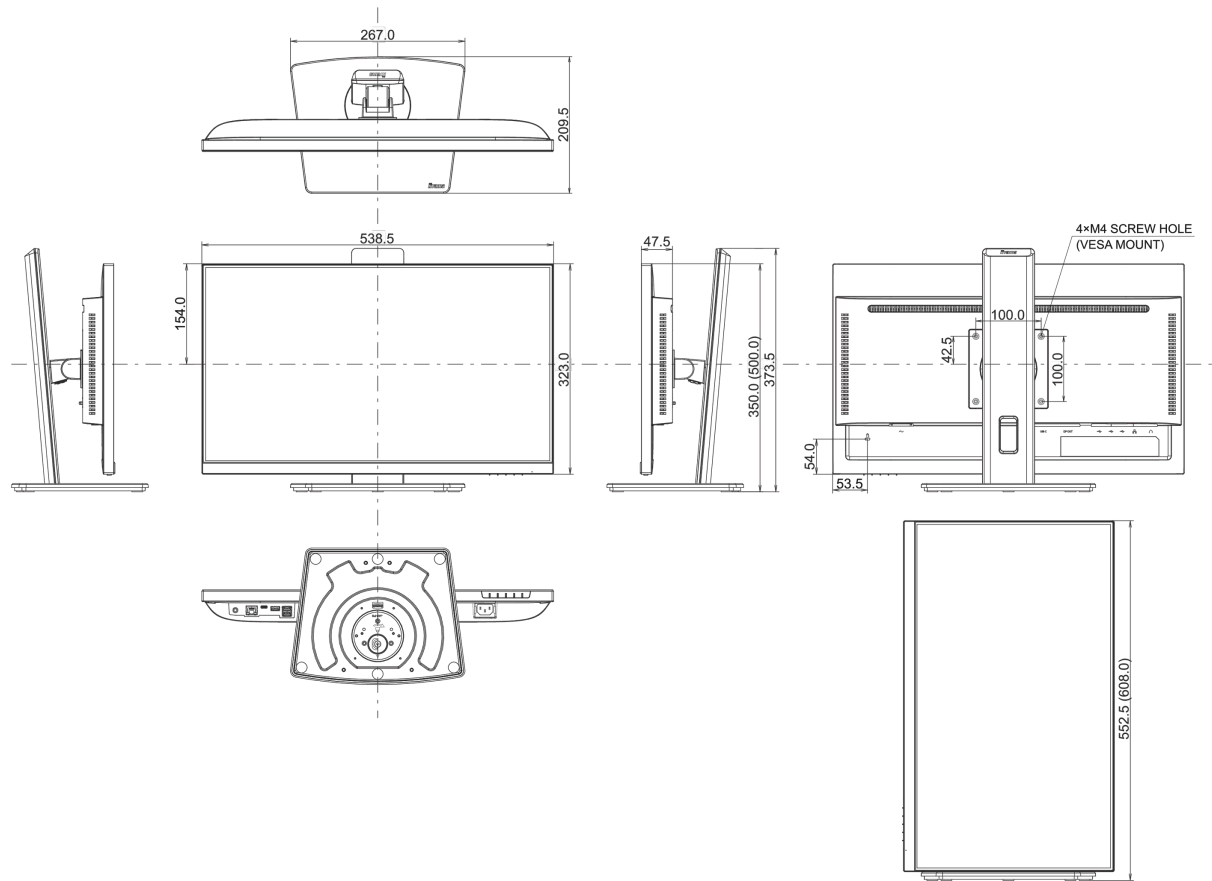

04 MECHANICAL

Display position adjustments	height, swivel, tilt, pivot (rotation both sides)
Height adjustment	150mm

Rotation (PIVOT function)	90°
Swivel stand	90°; 45 ° left; 45° right
Tilt angle	23° up; 5° down
VESA mounting	100 x 100mm
Cable management system	yes

05 ACCESSORIES INCLUDED

Cables	power, HDMI, USB-C
Other	quick start guide, safety guide

06 POWER MANAGEMENT

Power supply unit	internal
Power supply	AC 100 - 240V, 50/60Hz
Power usage	20W typical, 0.5W stand by, 03W off mode

08 DIMENSIONS / WEIGHT

Product dimensions W x H x D	538.5 x 350 (500) x 209.5mm
Box dimensions W x H x D	685 x 405 x 126mm
Weight (without box)	5.3kg
Weight (with box)	7.4kg
EAN code	4948570124954

All trademarks and registered trademarks acknowledged. E & O E. Specification subject to change without notice. All LCD's comply with ISO-9241-307:2008 in connection with pixel defects.