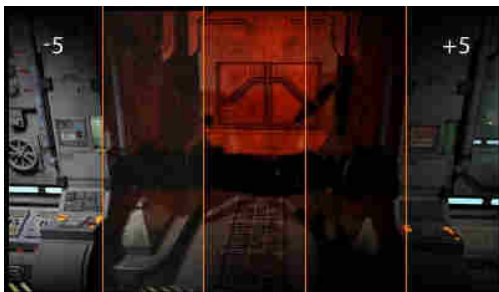

Control the game with the 27" GB2795HSU Gold Phoenix 280Hz VA monitor

The G-Master GB2795HSU-B1 is crafted to help you unleash your full gaming potential. With FreeSync Premium for smooth, tear-free gameplay and a 280Hz refresh rate, every movement feels fast and fluid. The 27" VA panel delivers clear, sharp visuals, while the 0.2ms response ensures you stay ahead in every game, without ever being held back by your gear. For added ergonomic comfort, the monitor includes a 150mm height-adjustable stand to fit your setup perfectly.

Black Tuner

The users can adjust the brightness and the dark shades with the Black Tuner, giving greater viewing performance in shadowed areas and helping to spot the enemy earlier.

FreeSync™ Premium Technology

This monitor guarantees low input latency and low framerate compensation putting an end to any tearing or stuttering issues at virtually any framerate.

01 DISPLAY CHARACTERISTICS

Diagonal	27", 68.6cm
Panel	VA
Native resolution	1920 x 1080 @280Hz (2.1 megapixel Full HD, DisplayPort)
Aspect ratio	16:9
Panel brightness	300 cd/m ²
Static contrast	4000:1
Advanced contrast	80M:1
Response time (MPRT)	0.2ms
Viewing zone	horizontal/vertical: horizontal°/vertical 178°, right/left: 0°/0°, up/down: 0°/0°
Colour support	16.7mIn 8bit
Horizontal Sync	30 - 292kHz
Viewable area W x H	597.9 x 336.3mm, 23.5 x 13.2"
Pixel pitch	0.311mm
Colour	matte, black