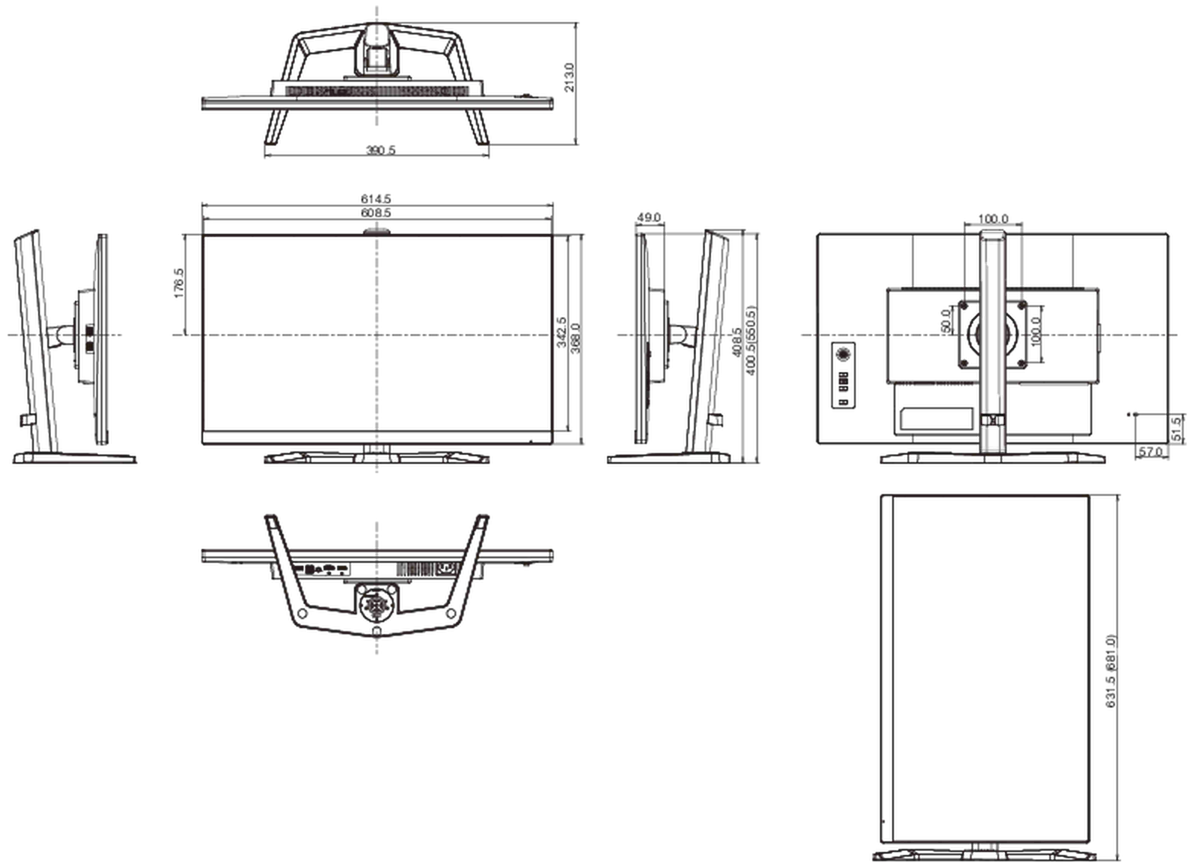

04 MECHANICAL

Display position adjustments	height, pivot (rotation), tilt
Height adjustment	150mm
Rotation (PIVOT function)	90°
Swivel stand	90°; ° left; 45° right

Tilt angle 23° up; 5° down

VESA mounting 100 x 100mm

REACH SVHC above 0.1%: Lead

08 DIMENSIONS / WEIGHT

Product dimensions W x H x D 614.5 x 400.5 (550.5) x 213mm

Box dimensions W x H x D 690 x 432 x 168mm

Weight (without box) 5.4kg

Weight (with box) 7.5kg

EAN code 4948570124442